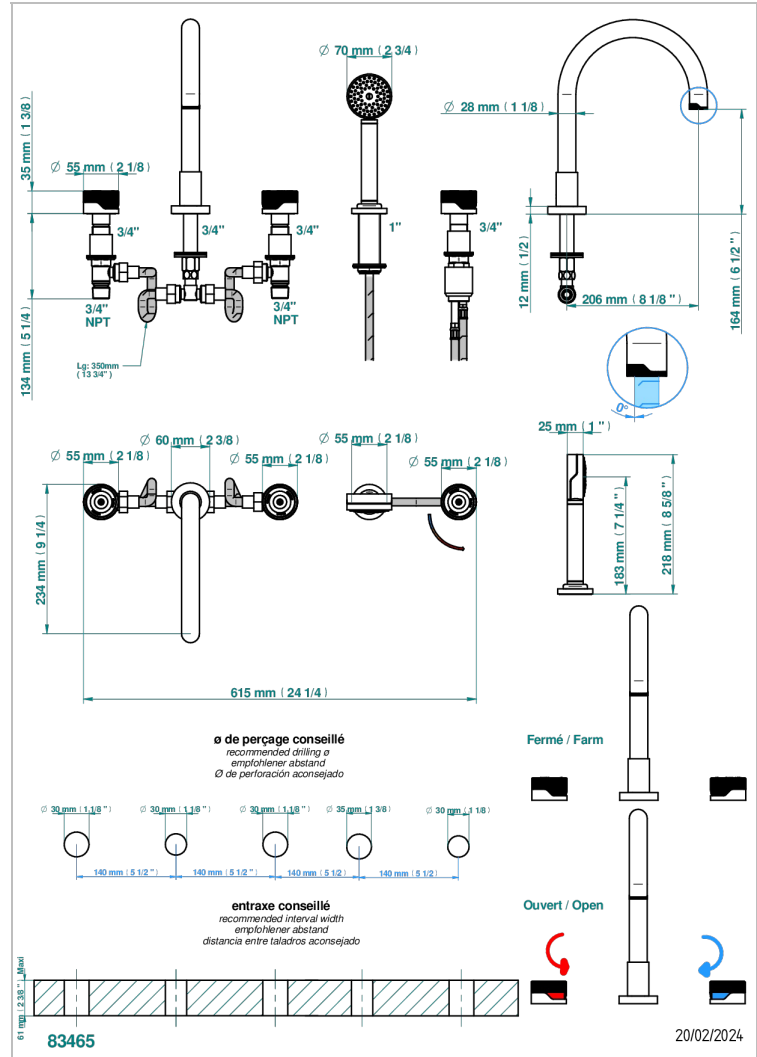

# ZOOM.5

U4J-1132SGH

THG<sup>®</sup>  
PARIS

5-hole bath/shower mixer with super goliath high spout, 2 x 3/4" valves, and rim mounted handshower supplied by progressive cartridge mix

## ХАРАКТЕРИСТИКИ

- ZOOM.5
- 5-hole bath/shower mixer with super goliath high spout, 2 x 3/4" valves, and rim mounted handshower supplied by progressive cartridge mix