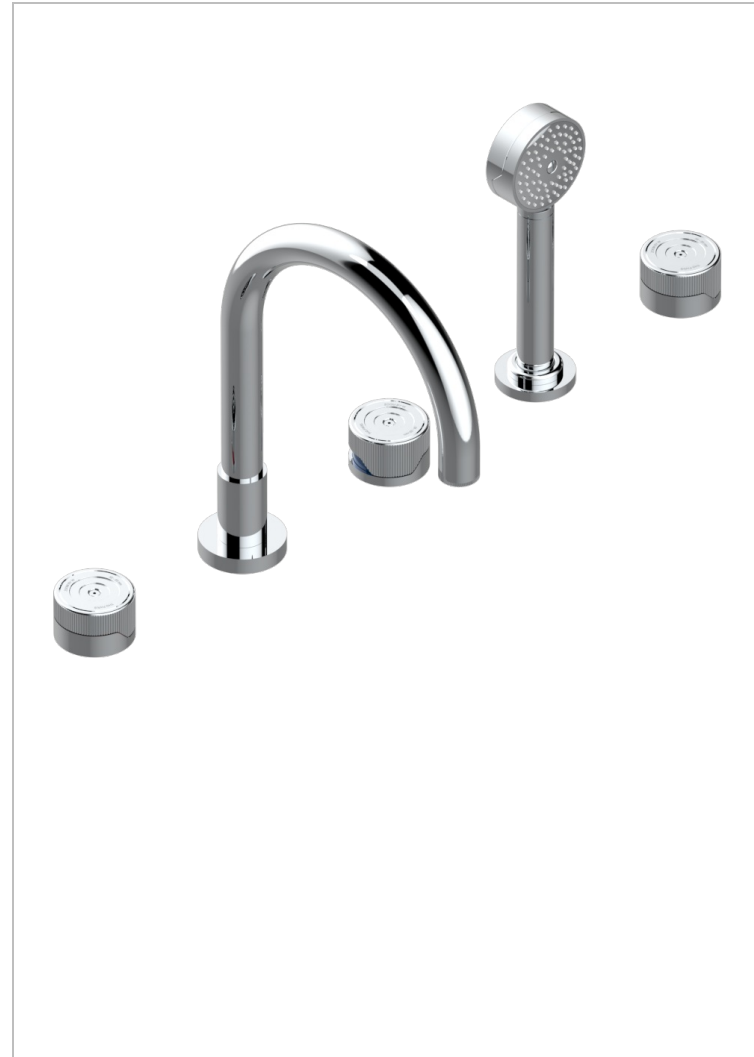

ZOOM.5

U4J-1132SGH

THG[®]
PARIS

5-hole bath/shower mixer with super goliath high spout, 2 x 3/4" valves, and rim mounted handshower supplied by progressive cartridge mix

CARACTERÍSTICAS

- Zoom.5
- 5-hole bath/shower mixer with super goliath high spout, 2 x 3/4" valves, and rim mounted handshower supplied by progressive cartridge mix

ACABADOS DISPONIBLES

Bronce claro - D01
Cerámica negra mate - D30
Cromo - A02
Dorado - F01
Dorado mate - F07
Dorado pálido - F30

Dorado pálido mate (sin barniz) - F31
Níquel - B01
Níquel mate - C01
Pvd blush - H62
Pvd blush mate - H60
Pvd color latón - H49

Pvd color latón mate - H50
Pvd color níquel - H55
Pvd color níquel mate - H56
Pvd color oro - H52
Pvd color oro mate - H53
Pvd grafito - H64

Pvd grafito mate - H65
Pvd marrón bronce - F33
Pvd marrón bronce mate - F34
Pvd umber - H66
Pvd umber mate - H67