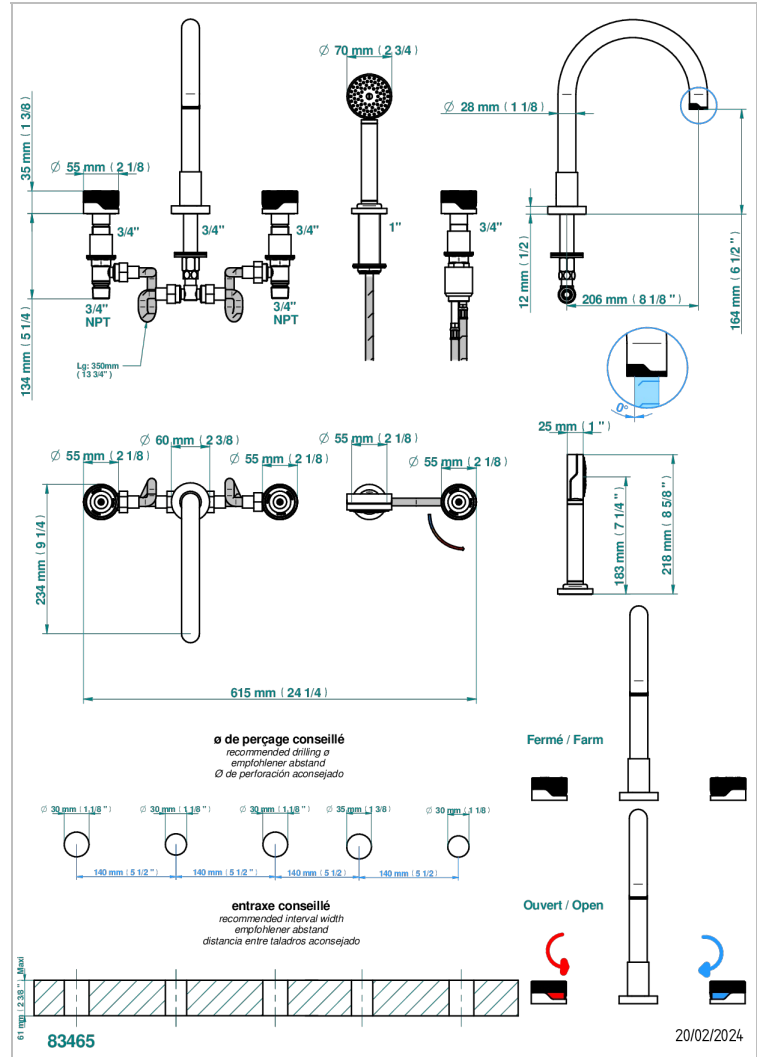

ZOOM.5

U4J-1132SGH

THG[®]
PARIS

5-hole bath/shower mixer with super goliath high spout, 2 x 3/4" valves, and rim mounted handshower supplied by progressive cartridge mix

CARACTERÍSTICAS

- Zoom.5
- 5-hole bath/shower mixer with super goliath high spout, 2 x 3/4" valves, and rim mounted handshower supplied by progressive cartridge mix