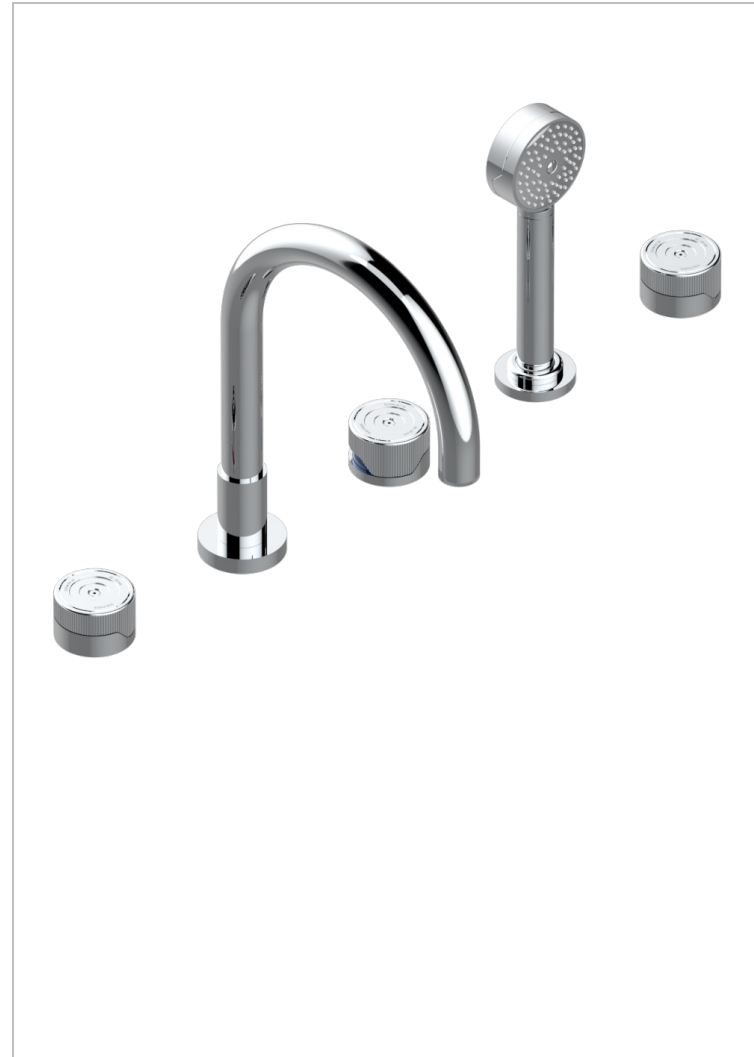

ZOOM.5

U4J-1132SGH

THG[®]
PARIS

5-hole bath/shower mixer with super goliath high spout, 2 x 3/4" valves, and rim mounted handshower supplied by progressive cartridge mix

CHARACTERISTIC

- Zoom.5
- 5-hole bath/shower mixer with super goliath high spout, 2 x 3/4" valves, and rim mounted handshower supplied by progressive cartridge mix

AVAILABLE FINITIONS

Black ceram - D30
Blush PVD - H62
Brass color PVD - H49
Brown bronze color PVD - F33
Gold color PVD - H52
Graphite PVD - H64

Lacquered light bronze - D01
Matt Umber PVD - H67
Matt blush PVD - H60
Matt brass color PVD - H50
Matt brown bronze color PVD - F34
Matt gold - F07

Matt gold color PVD - H53
Matt graphite PVD - H65
Matt nickel (color finish) - C01
Matt nickel color PVD - H56
Nickel color PVD - H55
Polished chrome (color finish) - A02

Polished gold (color finish) - F01
Polished nickel - B01
Soft gold - F30
Soft matt gold - F31
Umber PVD - H66