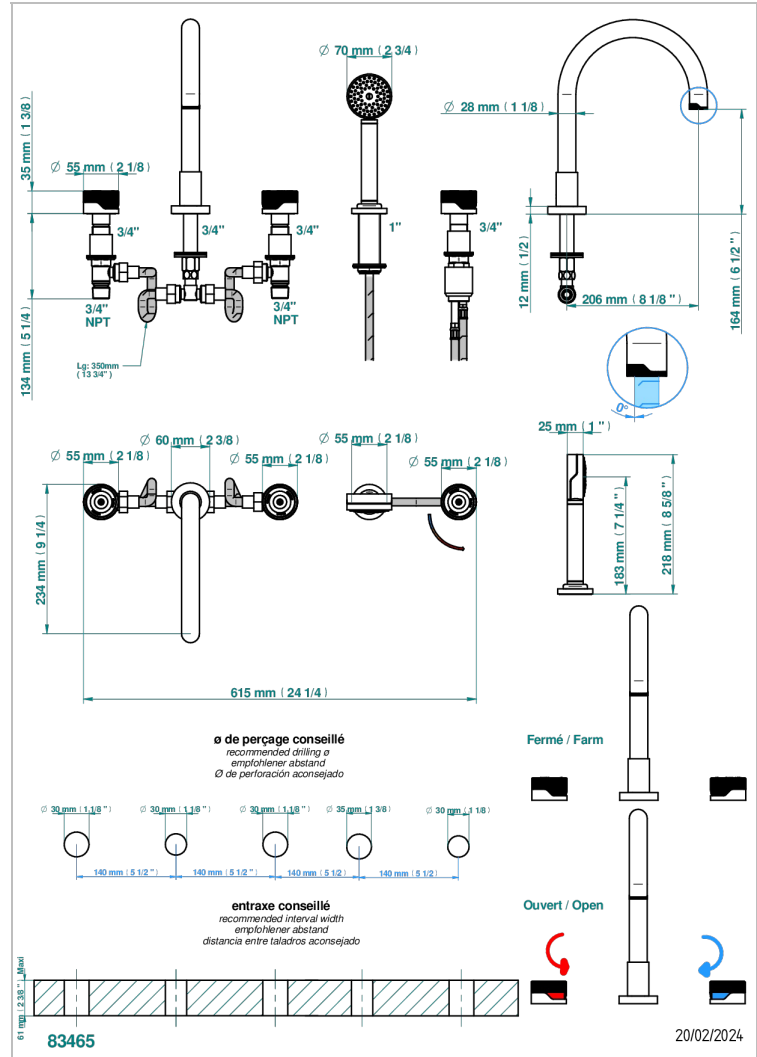

ZOOM.5

U4J-1132SGH

THG[®]
PARIS

5-hole bath/shower mixer with super goliath high spout, 2 x 3/4" valves, and rim mounted handshower supplied by progressive cartridge mix

CHARACTERISTIC

- Zoom.5
- 5-hole bath/shower mixer with super goliath high spout, 2 x 3/4" valves, and rim mounted handshower supplied by progressive cartridge mix