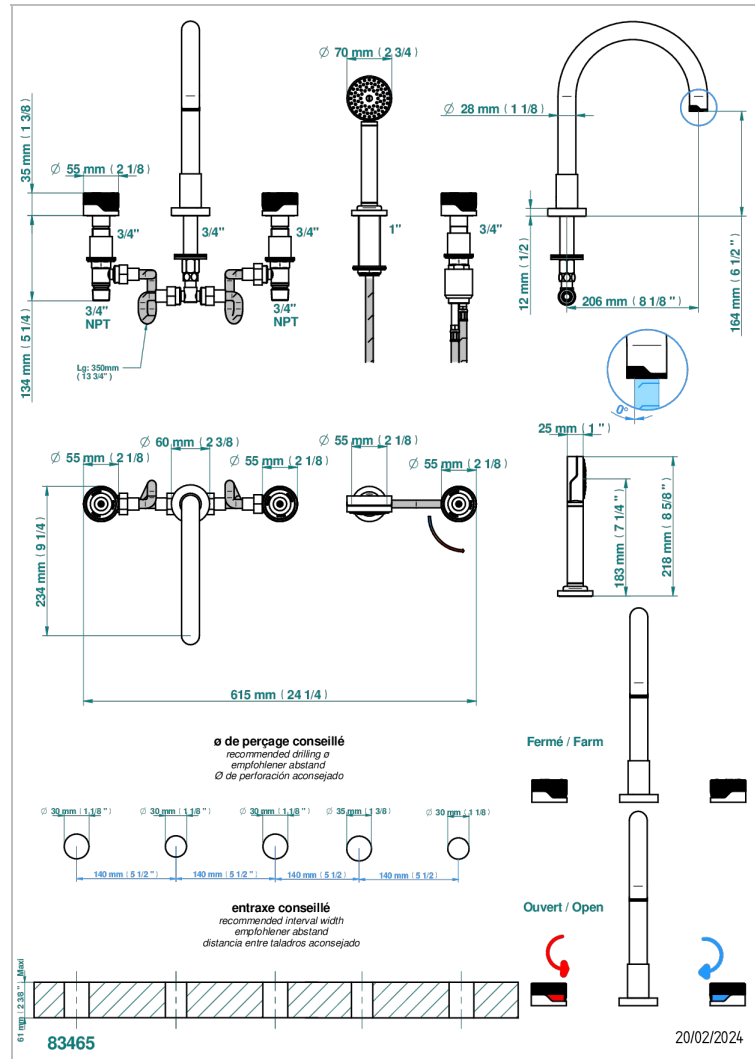

# ZOOM.5

U4J-1132SGH

5-hole bath/shower mixer with super goliath high spout, 2 x 3/4" valves, and rim mounted handshower supplied by progressive cartridge mix

## EIGENSCHAFTEN

- Zoom.5
- 5-hole bath/shower mixer with super goliath high spout, 2 x 3/4" valves, and rim mounted handshower supplied by progressive cartridge mix

## VERFÜGBARE OBERFLÄCHEN

Blassgold - F30  
Blassgold matt unlackiert - F31  
Bronze hell - D01  
Chrom - A02  
Gold - F01  
Gold matt - F07

Mattschwarz keramik - D30  
Nickel matt - C01  
Pvd blush - H62  
Pvd blush matt - H60  
Pvd bronze braun - F33  
Pvd bronze braun matt - F34