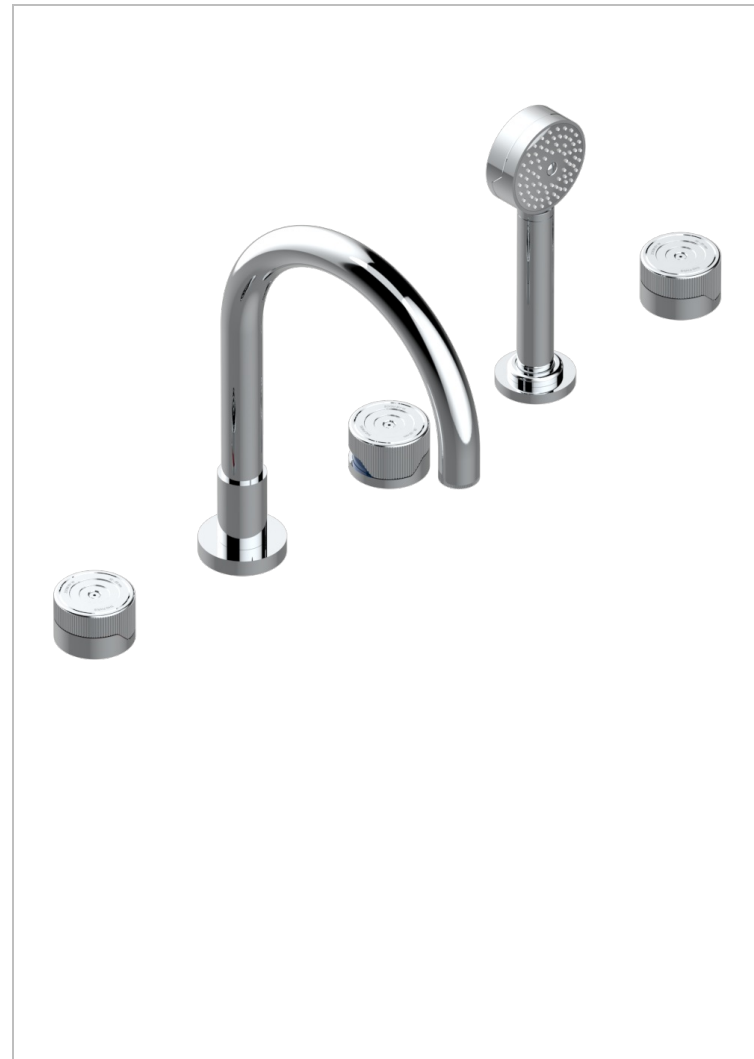

# ZOOM.5

U4J-1132SGH

5-hole bath/shower mixer with super goliath high spout, 2 x 3/4" valves, and rim mounted handshower supplied by progressive cartridge mix

## EIGENSCHAFTEN

- Zoom.5
- 5-hole bath/shower mixer with super goliath high spout, 2 x 3/4" valves, and rim mounted handshower supplied by progressive cartridge mix

## VERFÜGBARE OBERFLÄCHEN

Blassgold - F30  
Blassgold matt unlackiert - F31  
Bronze hell - D01  
Chrom - A02  
Gold - F01  
Gold matt - F07

Mattschwarz keramik - D30  
Nickel matt - C01  
Pvd blush - H62  
Pvd blush matt - H60  
Pvd bronze braun - F33  
Pvd bronze braun matt - F34