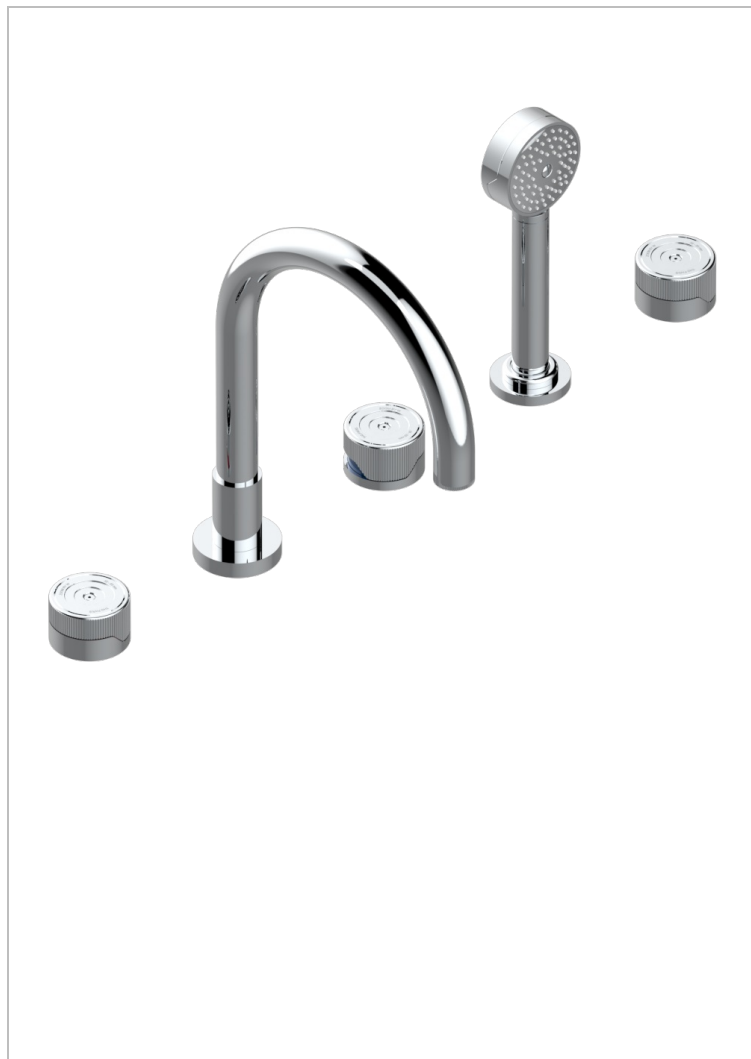

ZOOM.5

U4J-1132SGH

THG[®]
PARIS

5-hole bath/shower mixer with super goliath high spout, 2 x 3/4" valves, and rim mounted handshower supplied by progressive cartridge mix

特色

- ZOOM.5
- 5-hole bath/shower mixer with super goliath high spout, 2 x 3/4" valves, and rim mounted handshower supplied by progressive cartridge mix

可选饰面

Black ceram - D30
Blush PVD - H62
Graphite PVD - H64
Matt Umber PVD - H67
Matt blush PVD - H60
Matt graphite PVD - H65

PVD哑光棕铜 - F34
PVD哑光金 - H53
PVD哑光铜 - H50
PVD哑光镍 - H56
PVD抛光铜 - H49
PVD棕铜 - F33

PVD金色 - H52
PVD镍 - H55
Umber PVD - H66
哑光浅金 - F31
哑光金 - F07
哑光镍 - C01