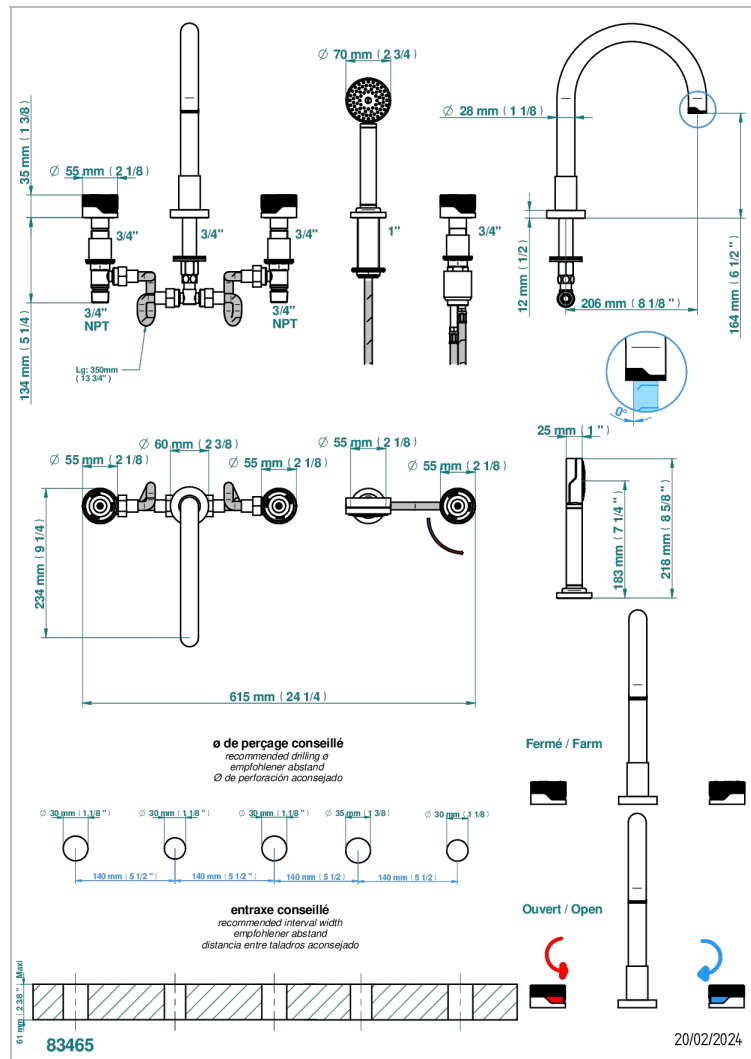

ZOOM.5

U4J-1132SGH

THG[®]
PARIS

5-hole bath/shower mixer with super goliath high spout, 2 x 3/4" valves, and rim mounted handshower supplied by progressive cartridge mix

特色

- ZOOM.5
- 5-hole bath/shower mixer with super goliath high spout, 2 x 3/4" valves, and rim mounted handshower supplied by progressive cartridge mix

可选饰面

Black ceram - D30
Blush PVD - H62
Graphite PVD - H64
Matt Umber PVD - H67
Matt blush PVD - H60
Matt graphite PVD - H65

PVD哑光棕铜 - F34
PVD哑光金 - H53
PVD哑光铜 - H50
PVD哑光镍 - H56
PVD抛光铜 - H49
PVD棕铜 - F33

PVD金色 - H52
PVD镍 - H55
Umber PVD - H66
哑光浅金 - F31
哑光金 - F07
哑光镍 - C01

抛光金 (24K金) - F01
抛光铬 - AO2
抛光镍 - B01
浅金 - F30
漆面铜 - D01