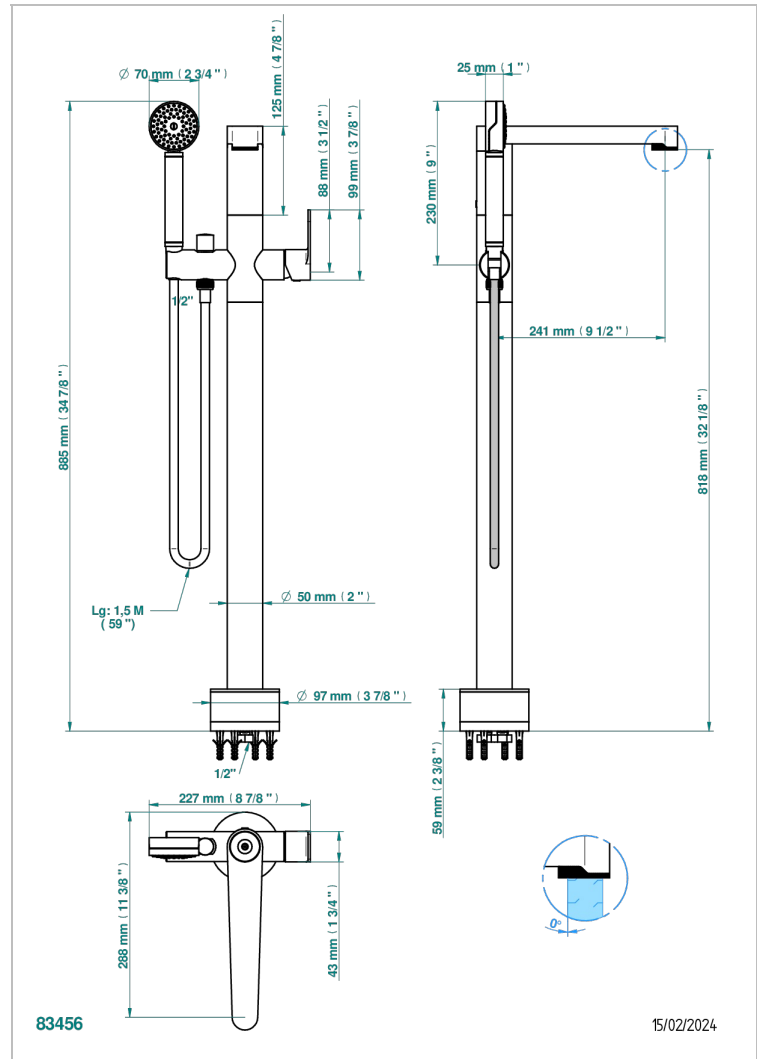

ZOOM.12

U4L-6508S

Free-standing single lever bath mixer with handshower with Easyclean system

CHARACTERISTIC

- Zoom.12
- Free-standing single lever bath mixer with handshower with Easyclean system

AVAILABLE FINITIONS