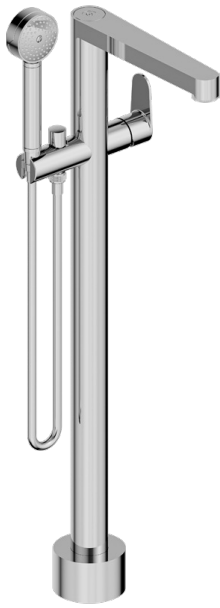

ZOOM.12

U4L-6508S

Free-standing single lever bath mixer with handshower with Easyclean system

CHARACTERISTIC

- Zoom.12
- Free-standing single lever bath mixer with handshower with Easyclean system

AVAILABLE FINITIONS

Black ceram - D30
Blush PVD - H62
Brass color PVD - H49
Brown bronze color PVD - F33
Chrome polished - A02
Gold color PVD - H52

Gold mat - F07
Gold polished - F01
Graphite PVD - H64
Light coated bronze - D01
Matt Umber PVD - H67
Matt blush PVD - H60

Matt brass color PVD - H50
Matt brown bronze color PVD - F34
Matt gold color PVD - H53
Matt graphite PVD - H65
Matt nickel (American satin) - C01
Matt nickel color PVD - H56

Nickel color PVD - H55
Nickel polished - B01
Soft gold - F30
Soft matt gold - F31
Umber PVD - H66