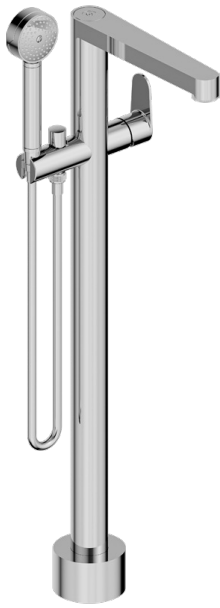

# ZOOM.12

U4L-6508S

Free-standing bath mixer with handshower with Easyclean system

THG<sup>®</sup>  
PARIS

## CHARACTERISTIC

- Zoom.12
- Free-standing bath mixer with handshower with Easyclean system

## AVAILABLE FINITIONS

Black ceram - D30  
Blush PVD - H62  
Brass color PVD - H49  
Brown bronze color PVD - F33  
Gold color PVD - H52  
Graphite PVD - H64

Lacquered light bronze - D01  
Matt Umber PVD - H67  
Matt blush PVD - H60  
Matt brass color PVD - H50  
Matt brown bronze color PVD - F34  
Matt gold - F07

Matt gold color PVD - H53  
Matt graphite PVD - H65  
Matt nickel (color finish) - C01  
Matt nickel color PVD - H56  
Nickel color PVD - H55  
Polished chrome (color finish) - A02

Polished gold (color finish) - F01  
Polished nickel - B01  
Soft gold - F30  
Soft matt gold - F31  
Umber PVD - H66