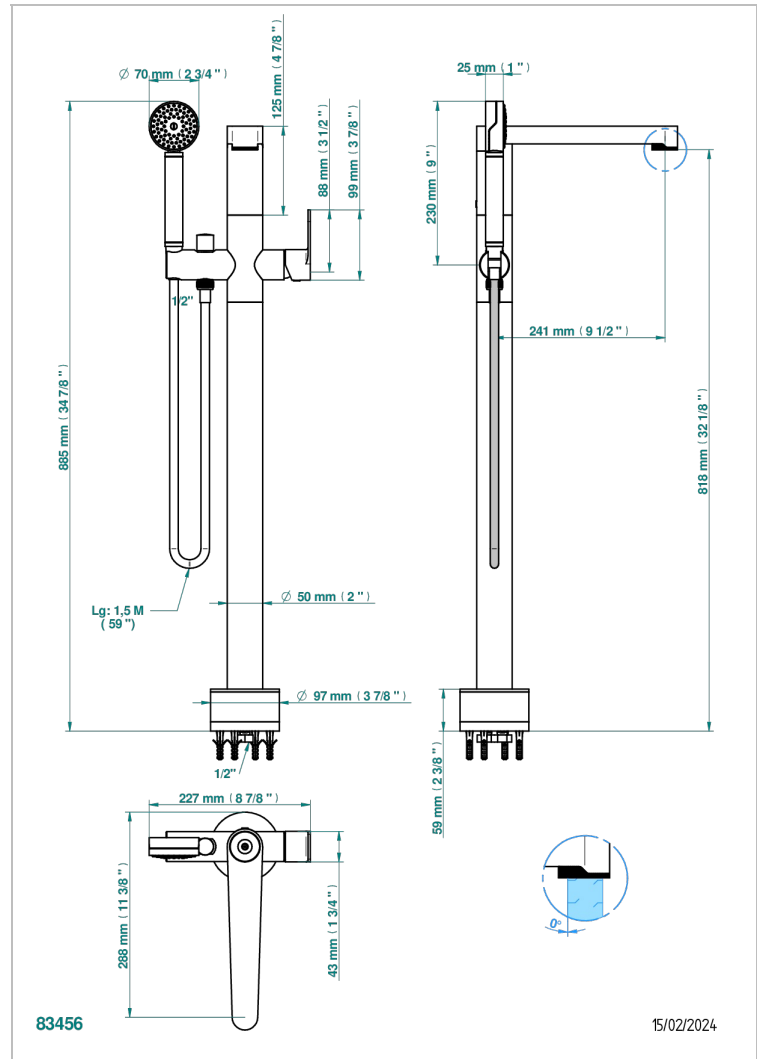

# ZOOM.12

U4L-6508S

Free-standing bath mixer with handshower with Easyclean system

THG<sup>®</sup>  
PARIS

## CHARACTERISTIC

- Zoom.12
- Free-standing bath mixer with handshower with Easyclean system