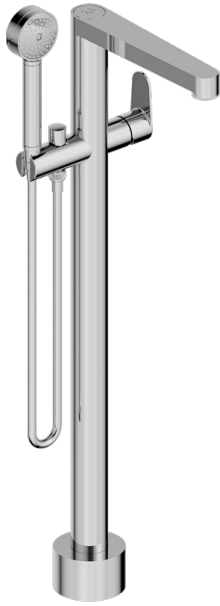

Free-standing single lever bath mixer with handshower with Easyclean system

## CHARACTERISTIC

- Zoom.7
- Free-standing single lever bath mixer with handshower with Easyclean system

## AVAILABLE FINITIONS

Black ceram - D30  
Blush PVD - H62  
Brass color PVD - H49  
Brown bronze color PVD - F33  
Chrome polished - A02  
Gold color PVD - H52

Gold mat - F07  
Gold polished - F01  
Graphite PVD - H64  
Light coated bronze - D01  
Matt Umber PVD - H67  
Matt blush PVD - H60

Matt brass color PVD - H50  
Matt brown bronze color PVD - F34  
Matt gold color PVD - H53  
Matt graphite PVD - H65  
Matt nickel (American satin) - C01  
Matt nickel color PVD - H56

Nickel color PVD - H55  
Nickel polished - B01  
Soft gold - F30  
Soft matt gold - F31  
Umber PVD - H66