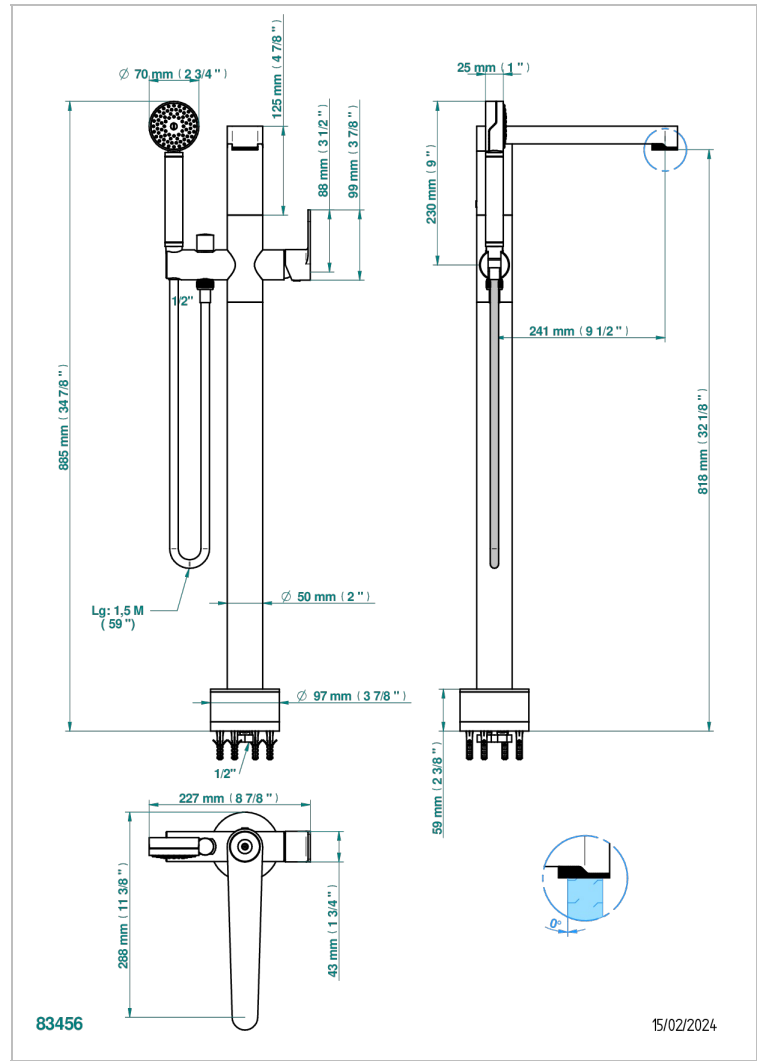

Free-standing single lever bath mixer with handshower with Easyclean system

## CHARACTERISTIC

- Zoom.7
- Free-standing single lever bath mixer with handshower with Easyclean system