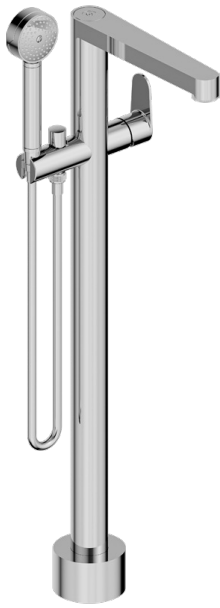

ZOOM.5

U4J-6508S

THG[®]
PARIS

Free-standing single lever bath mixer with handshower with Easyclean system

CHARACTERISTIC

- Zoom.5
- Free-standing single lever bath mixer with handshower with Easyclean system

AVAILABLE FINITIONS

Black ceram - D30
Blush PVD - H62
Brass color PVD - H49
Brown bronze color PVD - F33
Chrome polished - A02
Gold color PVD - H52

Gold mat - F07
Gold polished - F01
Graphite PVD - H64
Light coated bronze - D01
Matt Umber PVD - H67
Matt blush PVD - H60

Matt brass color PVD - H50
Matt brown bronze color PVD - F34
Matt gold color PVD - H53
Matt graphite PVD - H65
Matt nickel (American satin) - C01
Matt nickel color PVD - H56

Nickel color PVD - H55
Nickel polished - B01
Soft gold - F30
Soft matt gold - F31
Umber PVD - H66