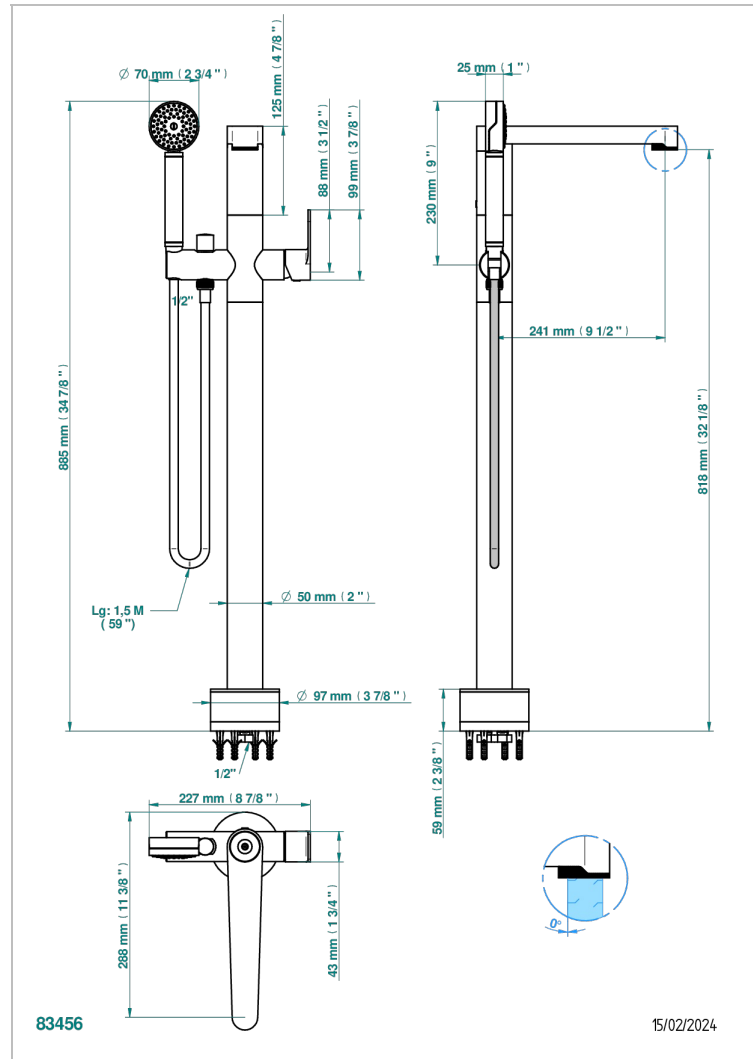

ZOOM.5

U4J-6508S

THG[®]
PARIS

Free-standing single lever bath mixer with handshower with Easyclean system

CHARACTERISTIC

- Zoom.5
- Free-standing single lever bath mixer with handshower with Easyclean system