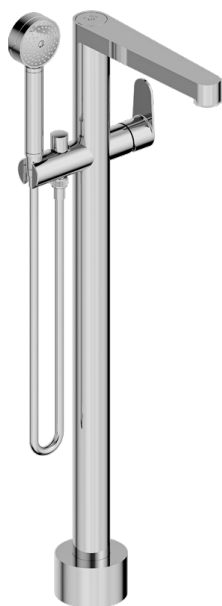

ZOOM.5

U4J-6508S

Free-standing bath mixer with handshower with Easyclean system

THG[®]
PARIS

CHARACTERISTIC

- Zoom.5
- Free-standing bath mixer with handshower with Easyclean system

AVAILABLE FINITIONS

Black ceram - D30
Blush PVD - H62
Brass color PVD - H49
Brown bronze color PVD - F33
Gold color PVD - H52
Graphite PVD - H64

Lacquered light bronze - D01
Matt Umber PVD - H67
Matt blush PVD - H60
Matt brass color PVD - H50
Matt brown bronze color PVD - F34
Matt gold - F07

Matt gold color PVD - H53
Matt graphite PVD - H65
Matt nickel (color finish) - C01
Matt nickel color PVD - H56
Nickel color PVD - H55
Polished chrome (color finish) - A02

Polished gold (color finish) - F01
Polished nickel - B01
Soft gold - F30
Soft matt gold - F31
Umber PVD - H66