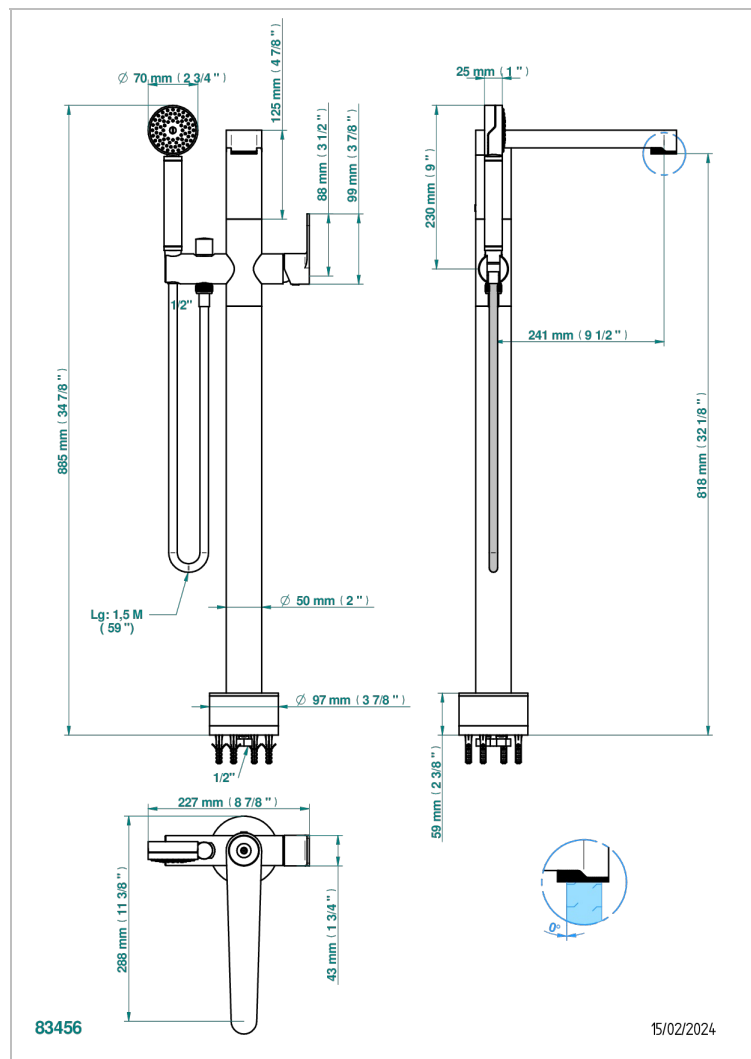

ZOOM.5

U4J-6508S

Free-standing bath mixer with handshower with Easyclean system

THG[®]
PARIS

CHARACTERISTIC

- Zoom.5
- Free-standing bath mixer with handshower with Easyclean system

AVAILABLE FINITIONS

Black ceram - D30
Blush PVD - H62
Brass color PVD - H49
Brown bronze color PVD - F33
Gold color PVD - H52
Graphite PVD - H64