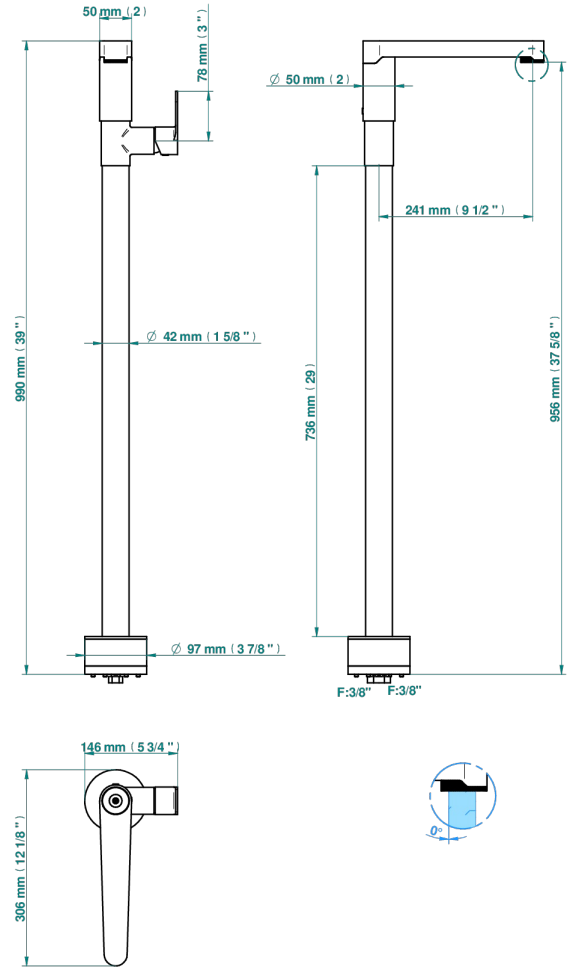

ZOOM.12

U4L-6500S

Floor mounted lavatory faucet

83451

15/02/2024

CHARACTERISTIC

- Zoom.12
- Floor mounted lavatory faucet

AVAILABLE FINITIONS