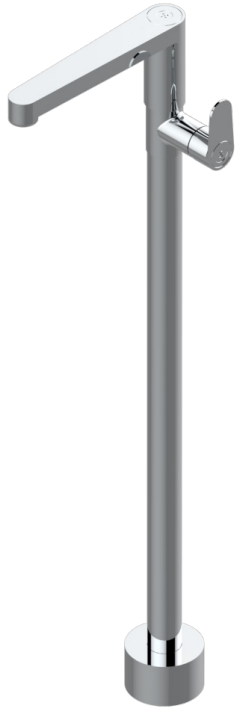

ZOOM.12

U4L-6500S

Floor mounted lavatory faucet

83451

15/02/2024

CHARACTERISTIC

- Zoom.12
- Floor mounted lavatory faucet

AVAILABLE FINITIONS

Black ceram - D30
Blush PVD - H62
Brass color PVD - H49
Brown bronze color PVD - F33
Chrome polished - A02
Gold color PVD - H52

Gold mat - F07
Gold polished - F01
Graphite PVD - H64
Light coated bronze - D01
Matt Umber PVD - H67
Matt blush PVD - H60

Matt brass color PVD - H50
Matt brown bronze color PVD - F34
Matt gold color PVD - H53
Matt graphite PVD - H65
Matt nickel (American satin) - C01
Matt nickel color PVD - H56

Nickel color PVD - H55
Nickel polished - B01
Soft gold - F30
Soft matt gold - F31
Umber PVD - H66