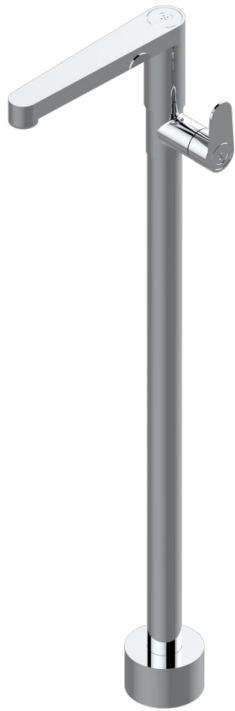

# ZOOM.7

U4K-6500S

Floor mounted lavatory faucet

83451

15/02/2024

## CHARACTERISTIC

- Zoom.7
- Floor mounted lavatory faucet

## AVAILABLE FINITIONS

Black ceram - D30  
Blush PVD - H62  
Brass color PVD - H49  
Brown bronze color PVD - F33  
Chrome polished - A02  
Gold color PVD - H52

Gold mat - F07  
Gold polished - F01  
Graphite PVD - H64  
Light coated bronze - D01  
Matt Umber PVD - H67  
Matt blush PVD - H60

Matt brass color PVD - H50  
Matt brown bronze color PVD - F34  
Matt gold color PVD - H53  
Matt graphite PVD - H65  
Matt nickel (American satin) - C01  
Matt nickel color PVD - H56

Nickel color PVD - H55  
Nickel polished - B01  
Soft gold - F30  
Soft matt gold - F31  
Umber PVD - H66