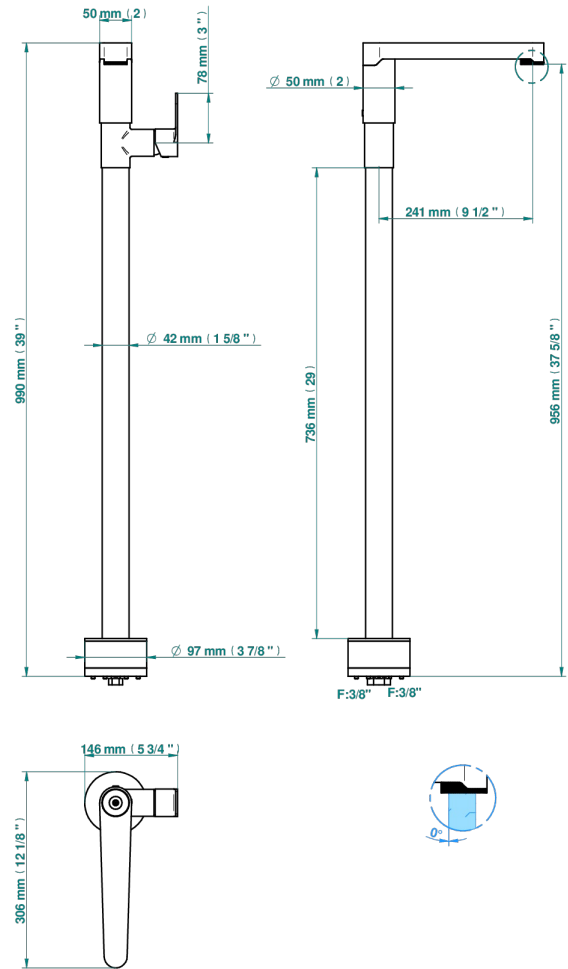

# ZOOM.7

U4K-6500S

Floor mounted lavatory faucet

83451

15/02/2024

## CHARACTERISTIC

- Zoom.7
- Floor mounted lavatory faucet