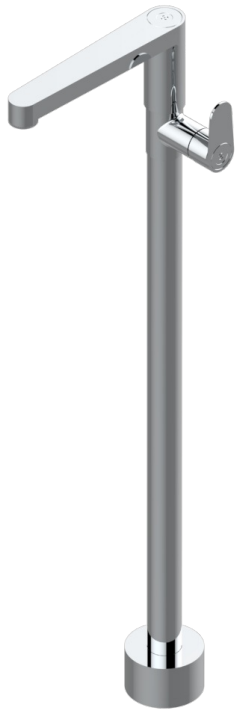

# ZOOM.5

U4J-6500S

Floor mounted lavatory faucet

83451

15/02/2024

## CHARACTERISTIC

- Zoom.5
- Floor mounted lavatory faucet

## AVAILABLE FINITIONS

Black ceram - D30  
Blush PVD - H62  
Brass color PVD - H49  
Brown bronze color PVD - F33  
Chrome polished - A02  
Gold color PVD - H52

Gold mat - F07  
Gold polished - F01  
Graphite PVD - H64  
Light coated bronze - D01  
Matt Umber PVD - H67  
Matt blush PVD - H60

Matt brass color PVD - H50  
Matt brown bronze color PVD - F34  
Matt gold color PVD - H53  
Matt graphite PVD - H65  
Matt nickel (American satin) - C01  
Matt nickel color PVD - H56

Nickel color PVD - H55  
Nickel polished - B01  
Soft gold - F30  
Soft matt gold - F31  
Umber PVD - H66