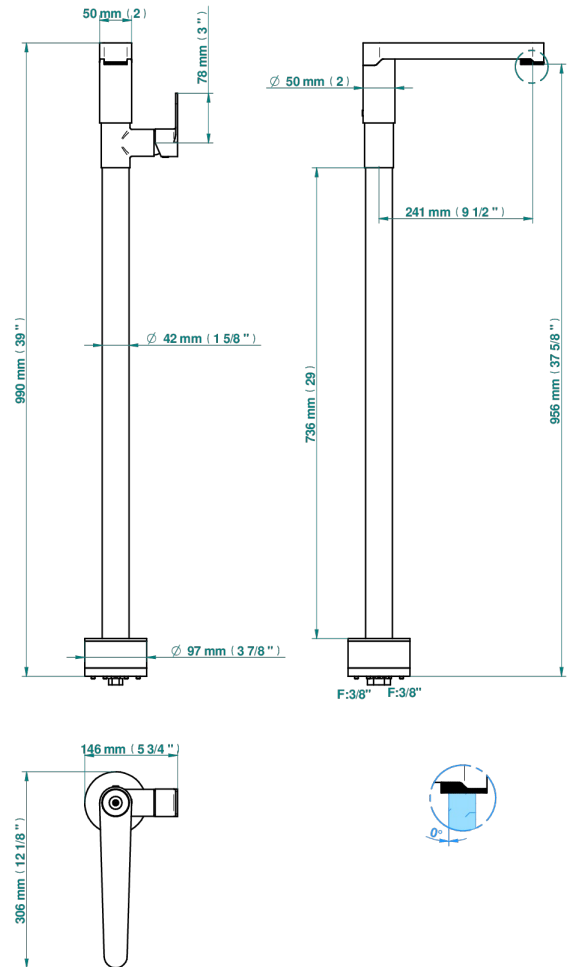

# ZOOM.5

U4J-6500S

Floor mounted lavatory faucet

83451

15/02/2024

## CHARACTERISTIC

- Zoom.5
- Floor mounted lavatory faucet