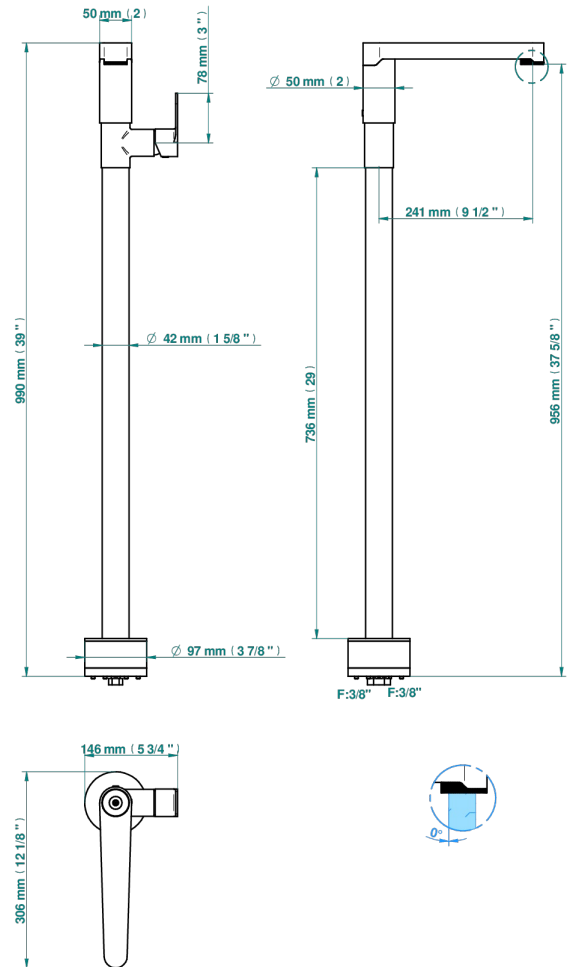

ZOOM.5

U4J-6500S

Free-standing basin mixer

CHARACTERISTIC

- Zoom.5
- Free-standing basin mixer

AVAILABLE FINITIONS

Black ceram - D30
Blush PVD - H62
Brass color PVD - H49
Brown bronze color PVD - F33
Gold color PVD - H52
Graphite PVD - H64