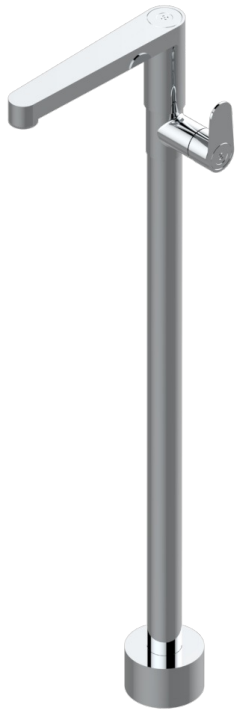

ZOOM.5

U4J-6500S

Free-standing basin mixer

CHARACTERISTIC

- Zoom.5
- Free-standing basin mixer

AVAILABLE FINITIONS

Black ceram - D30
Blush PVD - H62
Brass color PVD - H49
Brown bronze color PVD - F33
Gold color PVD - H52
Graphite PVD - H64

Lacquered light bronze - D01
Matt Umber PVD - H67
Matt blush PVD - H60
Matt brass color PVD - H50
Matt brown bronze color PVD - F34
Matt gold - F07

Matt gold color PVD - H53
Matt graphite PVD - H65
Matt nickel (color finish) - C01
Matt nickel color PVD - H56
Nickel color PVD - H55
Polished chrome (color finish) - A02

Polished gold (color finish) - F01
Polished nickel - B01
Soft gold - F30
Soft matt gold - F31
Umber PVD - H66