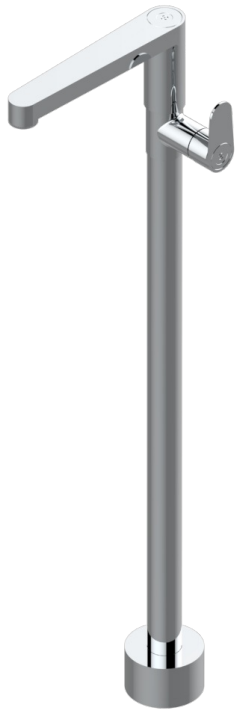

ZOOM.5

U4J-6500S

Free-standing basin mixer

83451

15/02/2024

CHARACTERISTIC

- Zoom.5
- Free-standing basin mixer

AVAILABLE FINITIONS

Black ceram - D30
Blush PVD - H62
Brass color PVD - H49
Brown bronze color PVD - F33
Gold color PVD - H52
Graphite PVD - H64

Lacquered light bronze - D01
Matt Umber PVD - H67
Matt blush PVD - H60
Matt brass color PVD - H50
Matt brown bronze color PVD - F34
Matt gold - F07

Matt gold color PVD - H53
Matt graphite PVD - H65
Matt nickel (color finish) - C01
Matt nickel color PVD - H56
Nickel color PVD - H55
Polished chrome (color finish) - A02

Polished gold (color finish) - F01
Polished nickel - B01
Soft gold - F30
Soft matt gold - F31
Umber PVD - H66