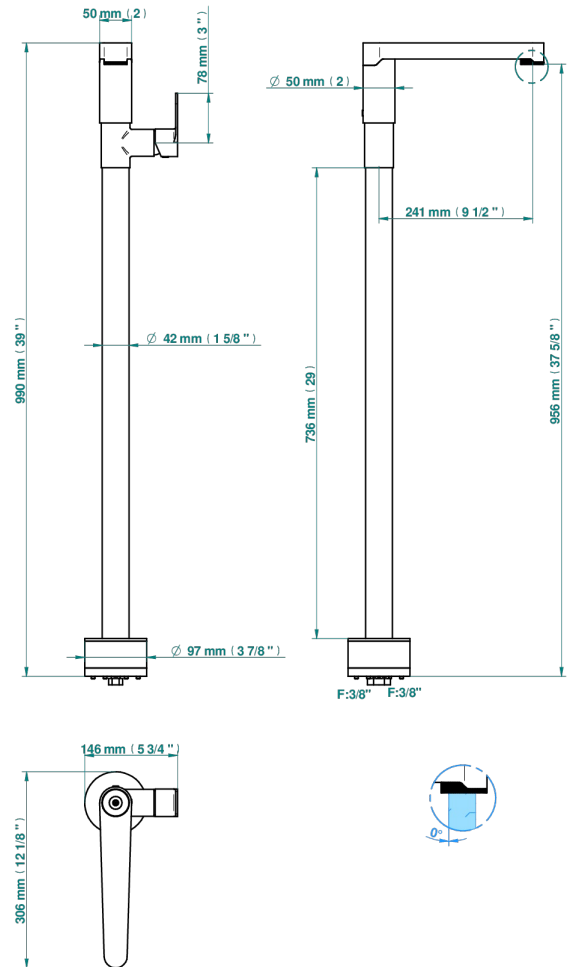

ZOOM.5

U4J-6500S

Free-standing basin mixer

83451

15/02/2024

CHARACTERISTIC

- Zoom.5
- Free-standing basin mixer

AVAILABLE FINITIONS