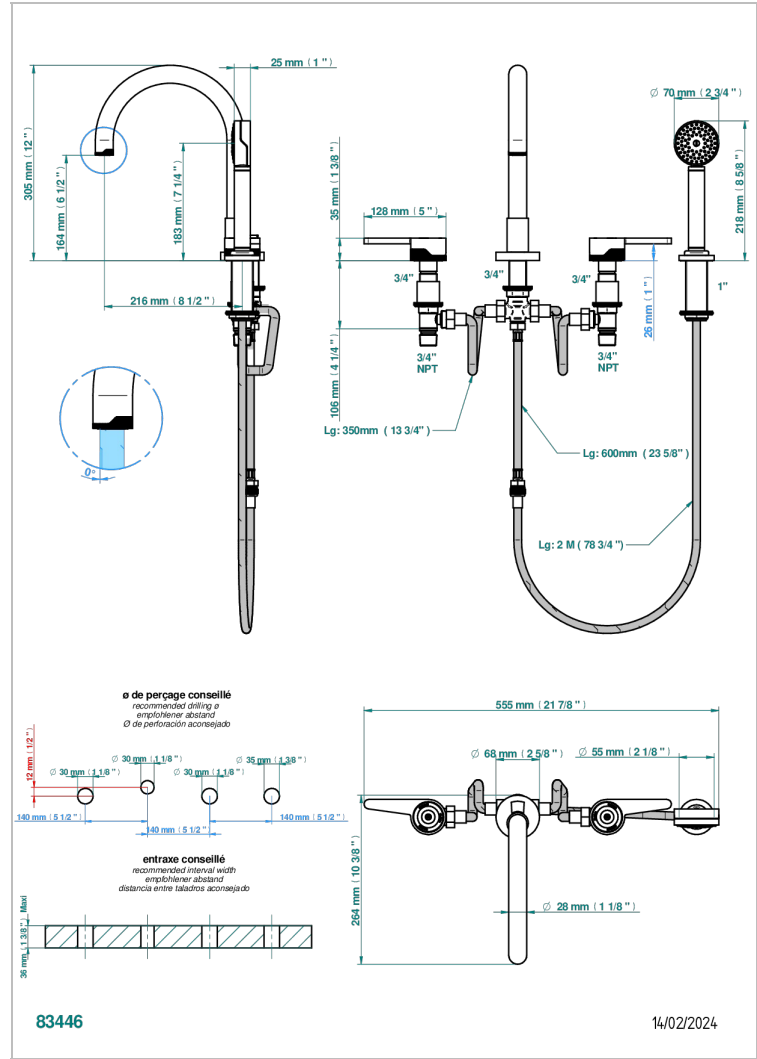

# ZOOM.12

U4L-112BSGBHUS

Roman tub set with high diverter spout and handshower, 3/4" valves

THG<sup>®</sup>  
PARIS

## CHARACTERISTIC

- Zoom.12
- Roman tub set with high diverter spout and handshower, 3/4" valves