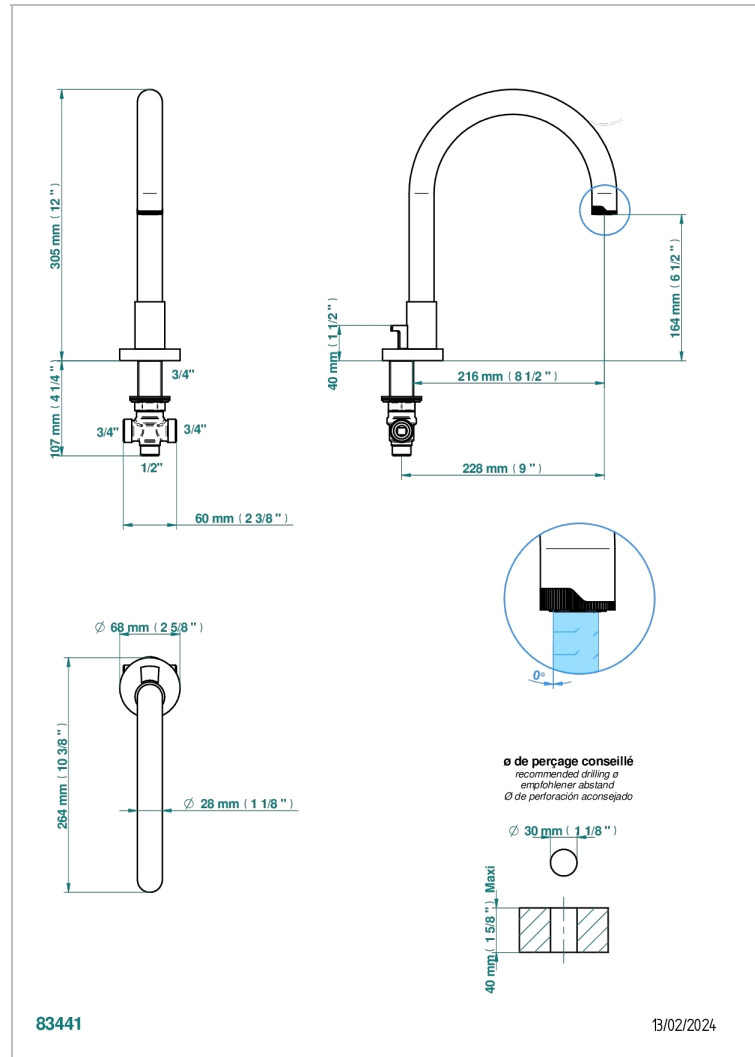

# ZOOM.12

U4L-29SGIH

Tub spout, high, with integral diverter

## CHARACTERISTIC

- Zoom.12
- Tub spout, high, with integral diverter