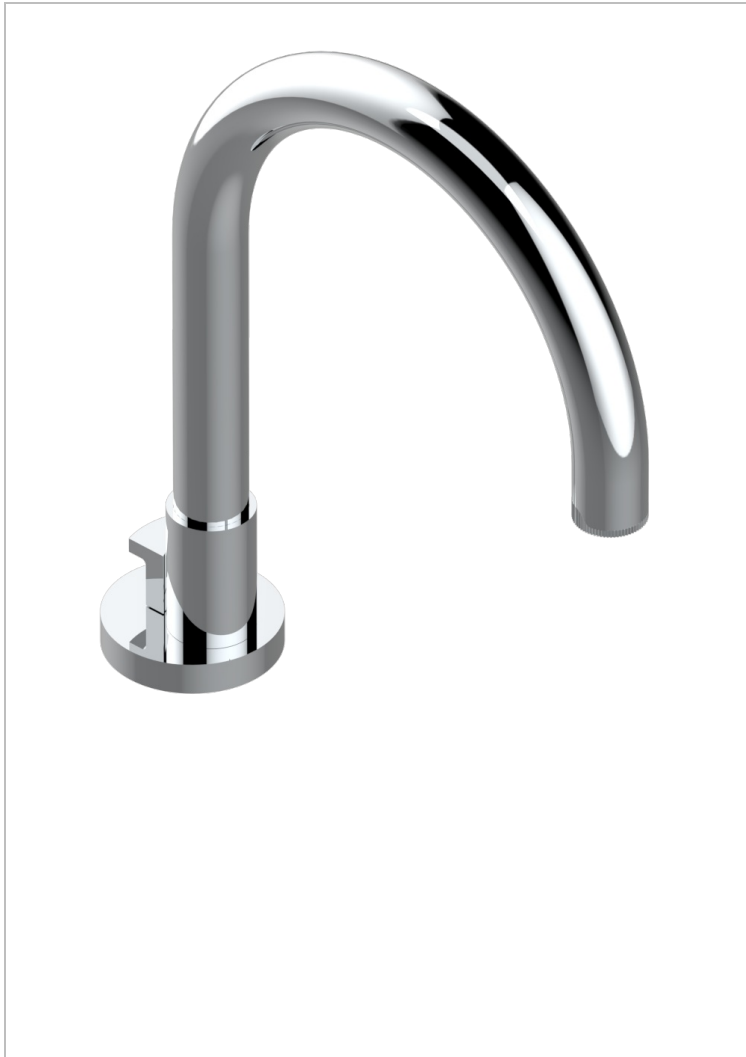

ZOOM.7

U4K-29SGIH

Tub spout, high, with integral diverter

CHARACTERISTIC

- Zoom.7
- Tub spout, high, with integral diverter

AVAILABLE FINITIONS

Black ceram - D30
Blush PVD - H62
Brass color PVD - H49
Brown bronze color PVD - F33
Chrome polished - A02
Gold color PVD - H52

Gold mat - F07
Gold polished - F01
Graphite PVD - H64
Light coated bronze - D01
Matt Umber PVD - H67
Matt blush PVD - H60

Matt brass color PVD - H50
Matt brown bronze color PVD - F34
Matt gold color PVD - H53
Matt graphite PVD - H65
Matt nickel (American satin) - C01
Matt nickel color PVD - H56

Nickel color PVD - H55
Nickel polished - B01
Soft gold - F30
Soft matt gold - F31
Umber PVD - H66