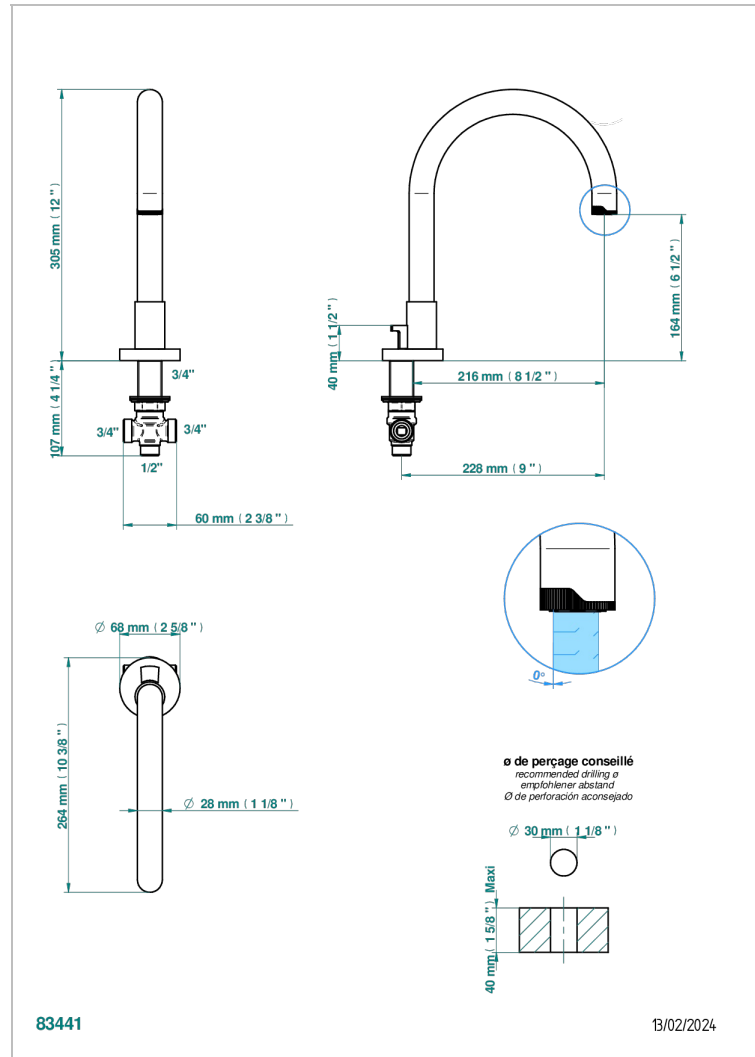

ZOOM.7

U4K-29SGIH

Tub spout, high, with integral diverter

CHARACTERISTIC

- Zoom.7
- Tub spout, high, with integral diverter

AVAILABLE FINITIONS

Black ceram - D30
Blush PVD - H62
Brass color PVD - H49
Brown bronze color PVD - F33
Chrome polished - A02
Gold color PVD - H52

Nickel color PVD - H55
Nickel polished - B01
Soft gold - F30
Soft matt gold - F31
Umber PVD - H66