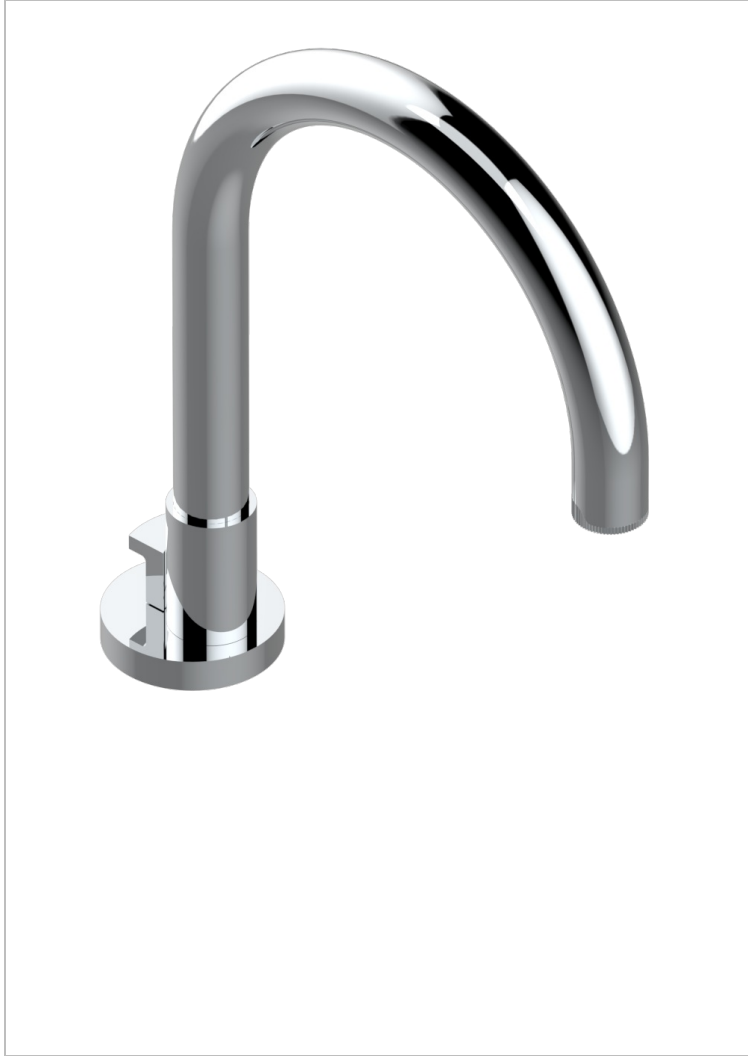

ZOOM.5

U4J-29SGIH

Tub spout, high, with integral diverter

CHARACTERISTIC

- Zoom.5
- Tub spout, high, with integral diverter

AVAILABLE FINITIONS

- Black ceram - D30
- Blush PVD - H62
- Brass color PVD - H49
- Brown bronze color PVD - F33
- Chrome polished - A02
- Gold color PVD - H52

- Gold mat - F07
- Gold polished - F01
- Graphite PVD - H64
- Light coated bronze - D01
- Matt Umber PVD - H67
- Matt blush PVD - H60

- Matt brass color PVD - H50
- Matt brown bronze color PVD - F34
- Matt gold color PVD - H53
- Matt graphite PVD - H65
- Matt nickel (American satin) - C01
- Matt nickel color PVD - H56

- Nickel color PVD - H55
- Nickel polished - B01
- Soft gold - F30
- Soft matt gold - F31
- Umber PVD - H66