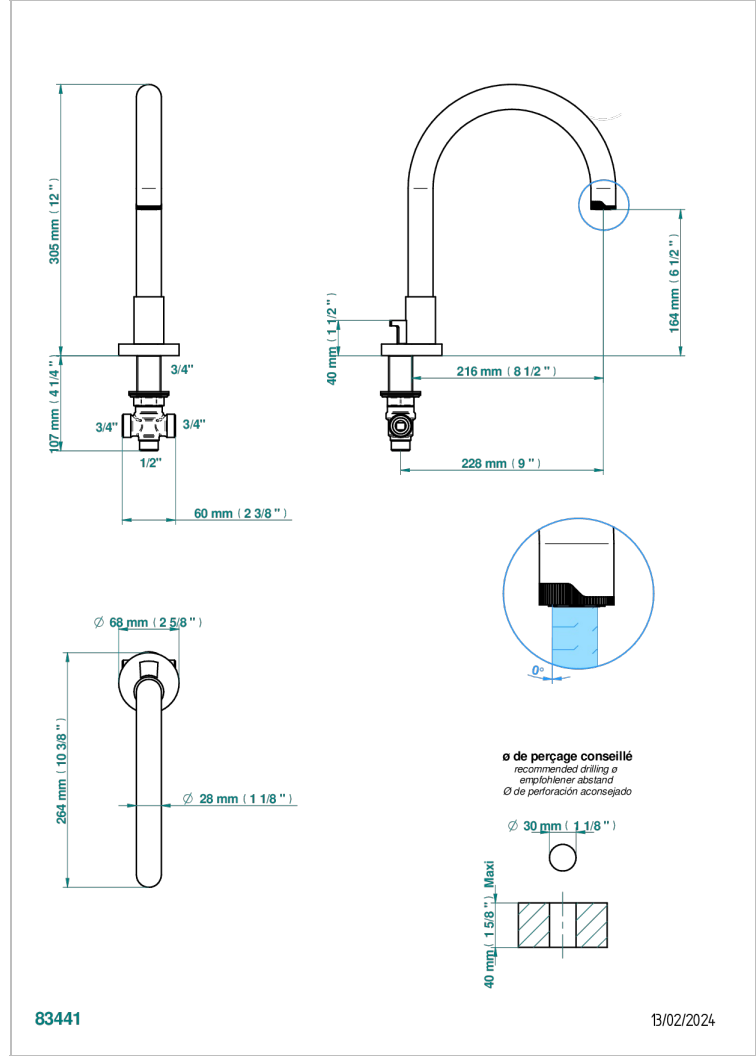

ZOOM.5

U4J-29SGIH

Tub spout, high, with integral diverter

CHARACTERISTIC

- Zoom.5
- Tub spout, high, with integral diverter

AVAILABLE FINITIONS

- Black ceram - D30
- Blush PVD - H62
- Brass color PVD - H49
- Brown bronze color PVD - F33
- Chrome polished - A02
- Gold color PVD - H52

- Gold mat - F07
- Gold polished - F01
- Graphite PVD - H64
- Light coated bronze - D01
- Matt Umber PVD - H67
- Matt blush PVD - H60

- Matt brass color PVD - H50
- Matt brown bronze color PVD - F34
- Matt gold color PVD - H53
- Matt graphite PVD - H65
- Matt nickel (American satin) - C01
- Matt nickel color PVD - H56

- Nickel color PVD - H55
- Nickel polished - B01
- Soft gold - F30
- Soft matt gold - F31
- Umber PVD - H66