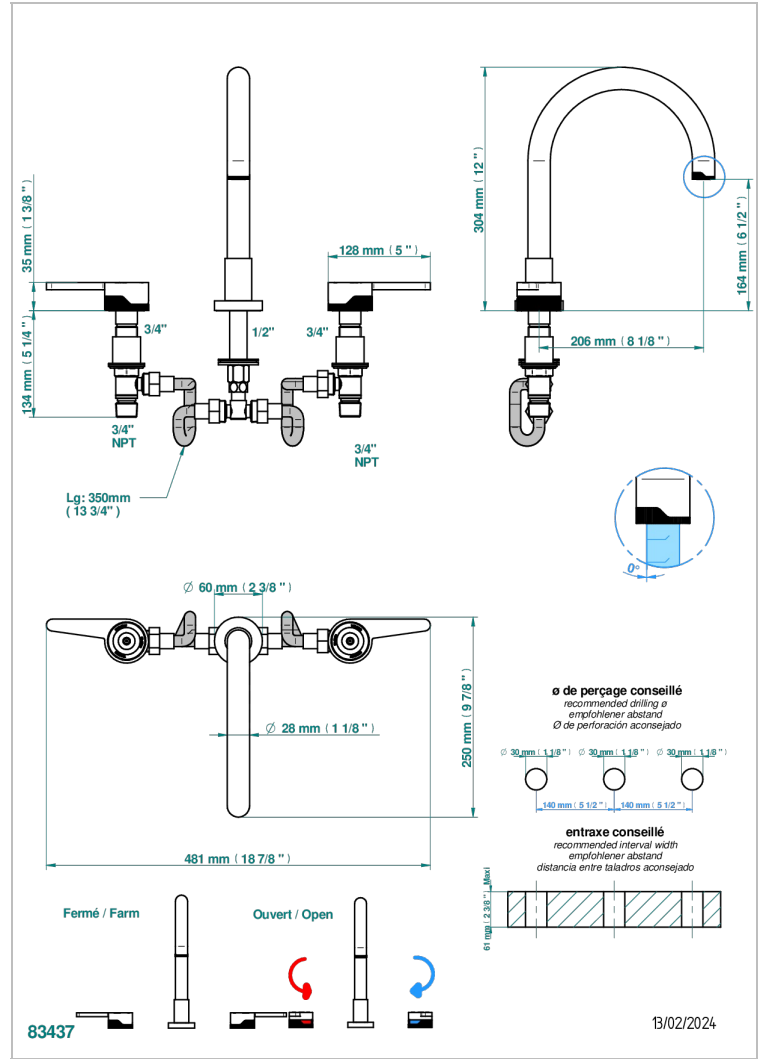

ZOOM.12

U4L-25SGHUS

Roman tub set, high spout with 3/4" valves

CHARACTERISTIC

- Zoom.12
- Roman tub set, high spout with 3/4" valves

AVAILABLE FINITIONS

Black ceram - D30
Blush PVD - H62
Brass color PVD - H49
Brown bronze color PVD - F33
Chrome polished - A02
Gold color PVD - H52