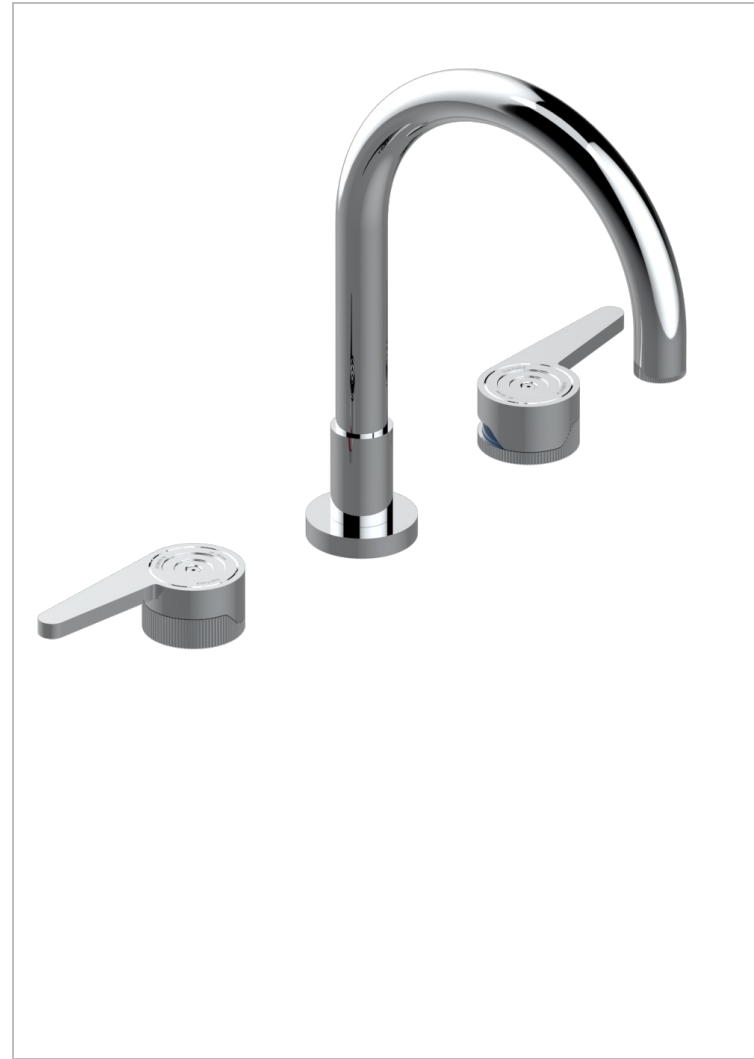

ZOOM.12

U4L-25SGHUS

Roman tub set, high spout with 3/4" valves

CHARACTERISTIC

- Zoom.12
- Roman tub set, high spout with 3/4" valves

AVAILABLE FINITIONS

Black ceram - D30
Blush PVD - H62
Brass color PVD - H49
Brown bronze color PVD - F33
Chrome polished - A02
Gold color PVD - H52

Gold mat - F07
Gold polished - F01
Graphite PVD - H64
Light coated bronze - D01
Matt Umber PVD - H67
Matt blush PVD - H60

Matt brass color PVD - H50
Matt brown bronze color PVD - F34
Matt gold color PVD - H53
Matt graphite PVD - H65
Matt nickel (American satin) - C01
Matt nickel color PVD - H56

Nickel color PVD - H55
Nickel polished - B01
Soft gold - F30
Soft matt gold - F31
Umber PVD - H66