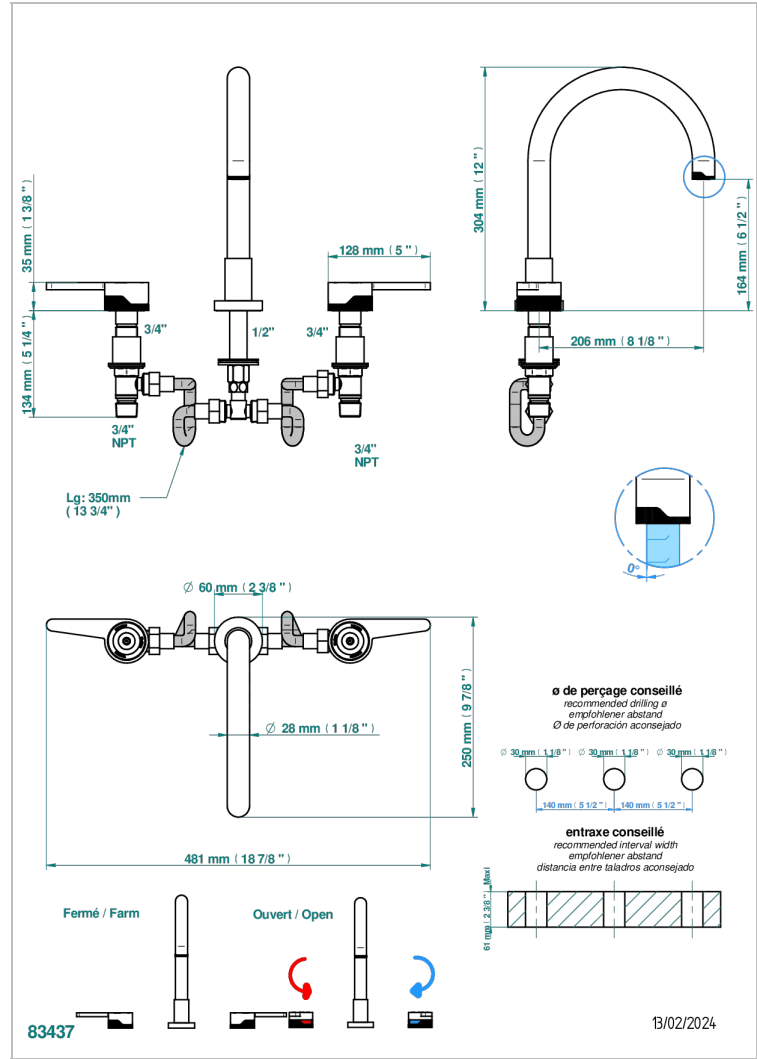

ZOOM.12

U4L-25SGH

Rim mounted 3-hole bath mixer, super goliath high spout

CHARACTERISTIC

- Zoom.12
- Rim mounted 3-hole bath mixer, super goliath high spout

AVAILABLE FINITIONS

Black ceram - D30
Blush PVD - H62
Brass color PVD - H49
Brown bronze color PVD - F33
Gold color PVD - H52
Graphite PVD - H64