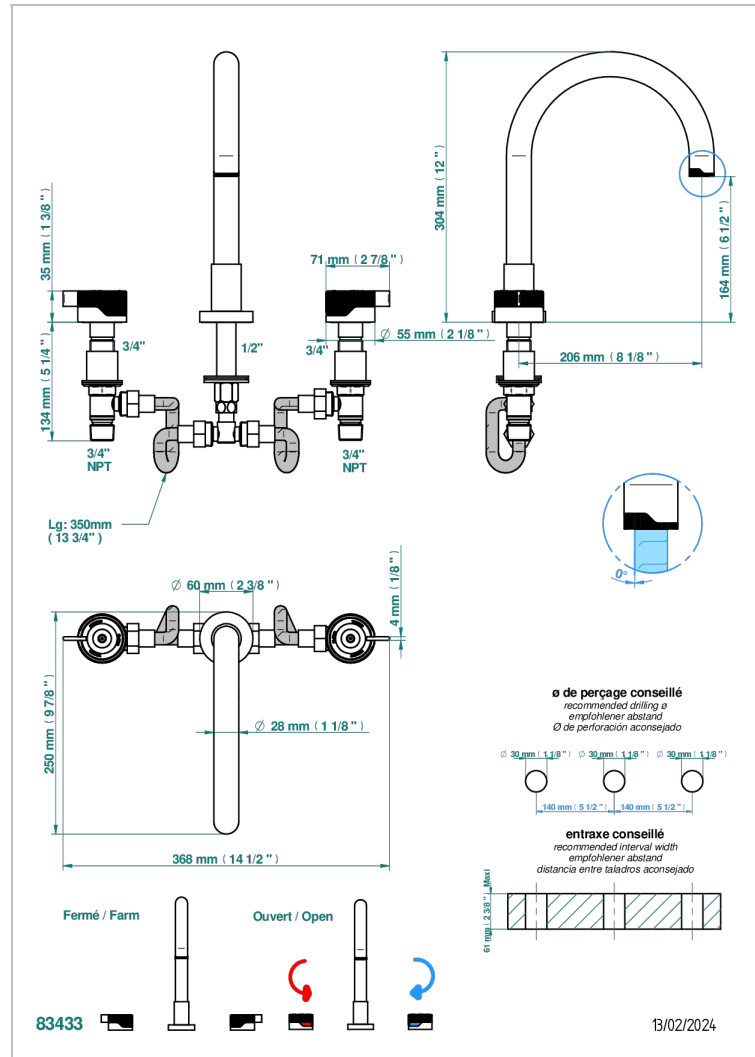

ZOOM.7

U4K-25SGHUS

Roman tub set, high spout with 3/4" valves

CHARACTERISTIC

- Zoom.7
- Roman tub set, high spout with 3/4" valves

AVAILABLE FINITIONS

Black ceram - D30
Blush PVD - H62
Brass color PVD - H49
Brown bronze color PVD - F33
Chrome polished - A02
Gold color PVD - H52