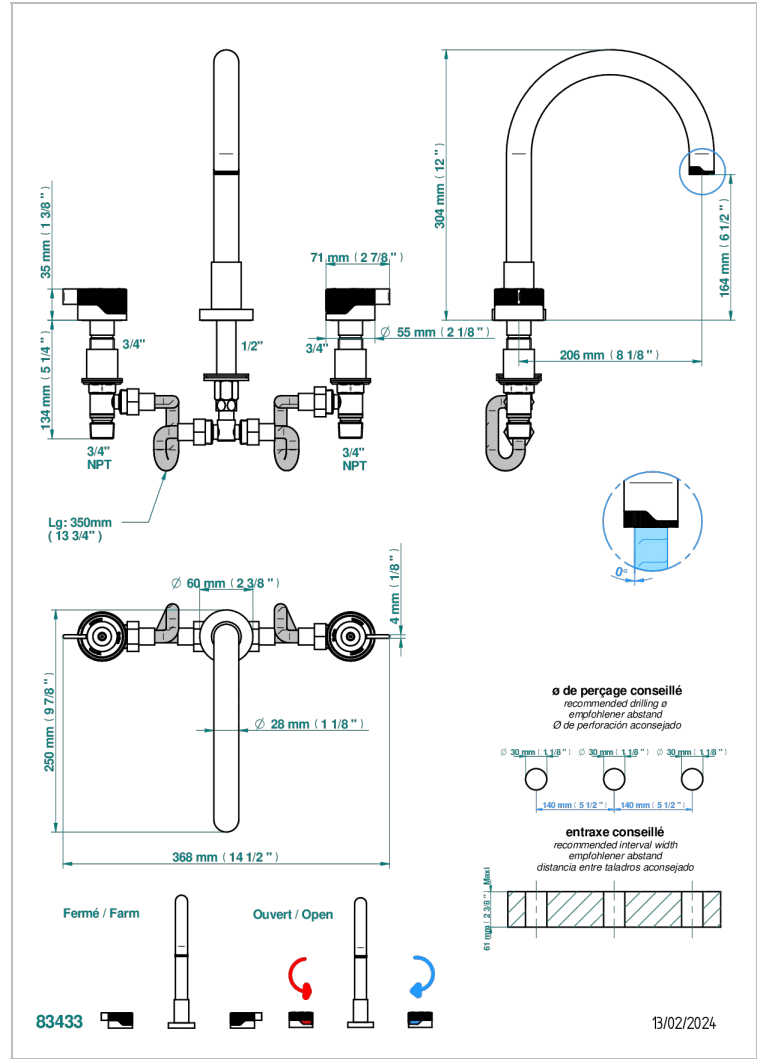

# ZOOM.7

U4K-25SGH

Rim mounted 3-hole bath mixer, super goliath high spout

## CHARACTERISTIC

- Zoom.7
- Rim mounted 3-hole bath mixer, super goliath high spout