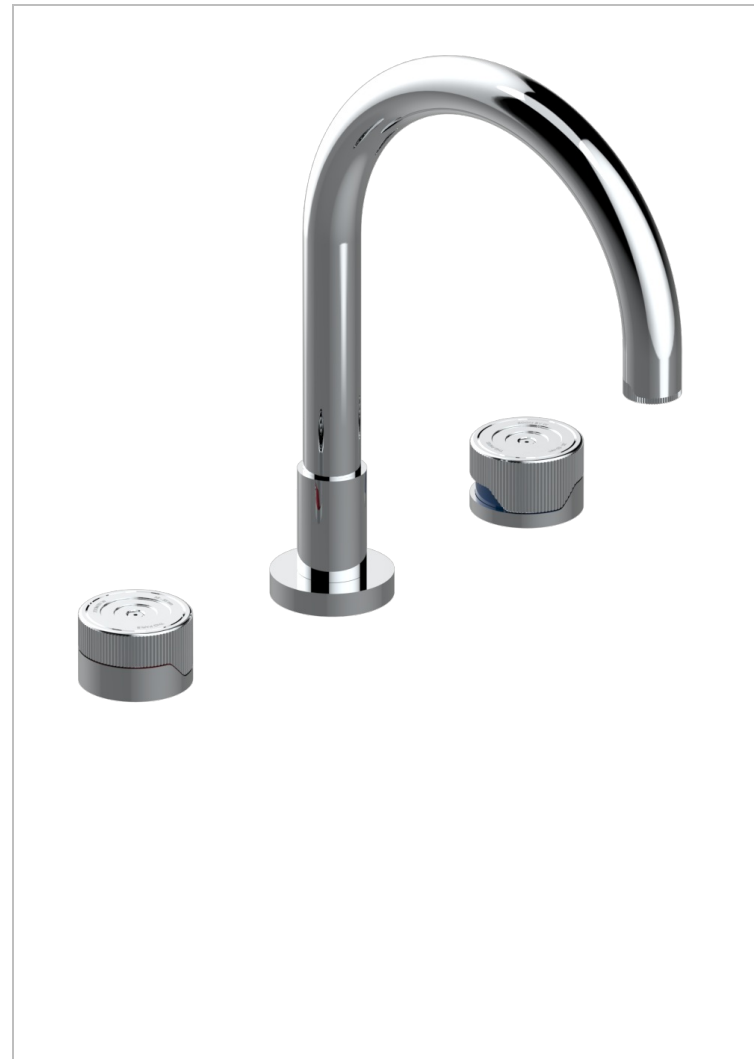

# ZOOM.5

U4J-25SGHUS

Roman tub set, high spout with 3/4" valves

## CHARACTERISTIC

- Zoom.5
- Roman tub set, high spout with 3/4" valves

## AVAILABLE FINITIONS

Black ceram - D30  
Blush PVD - H62  
Brass color PVD - H49  
Brown bronze color PVD - F33  
Chrome polished - A02  
Gold color PVD - H52

Gold mat - F07  
Gold polished - F01  
Graphite PVD - H64  
Light coated bronze - D01  
Matt Umber PVD - H67  
Matt blush PVD - H60