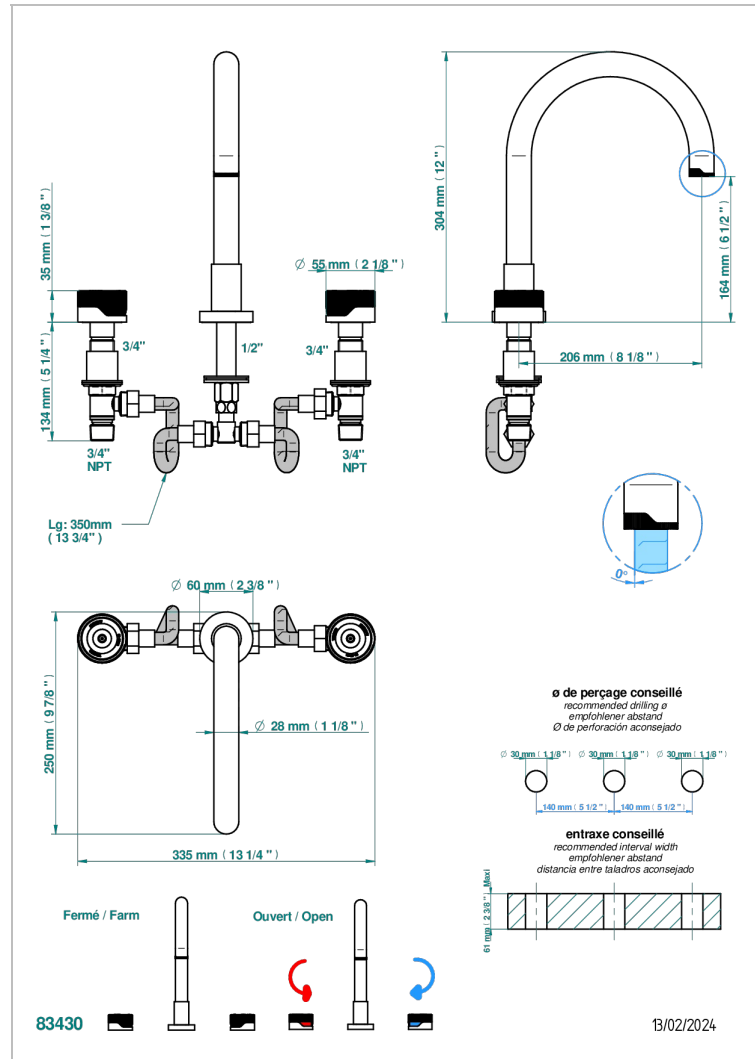

# ZOOM.5

U4J-25SGHUS

Roman tub set, high spout with 3/4" valves

## CHARACTERISTIC

- Zoom.5
- Roman tub set, high spout with 3/4" valves