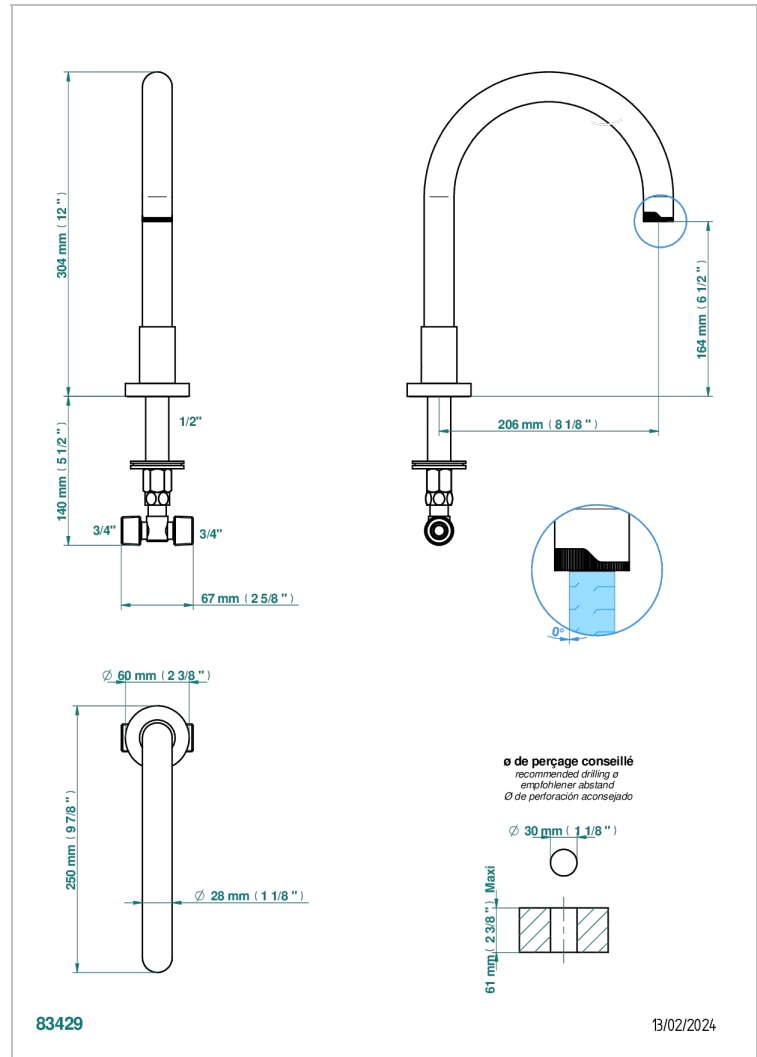

# ZOOM.12

U4L-29SGH

Tub spout, high

## CHARACTERISTIC

- Zoom.12
- Tub spout, high