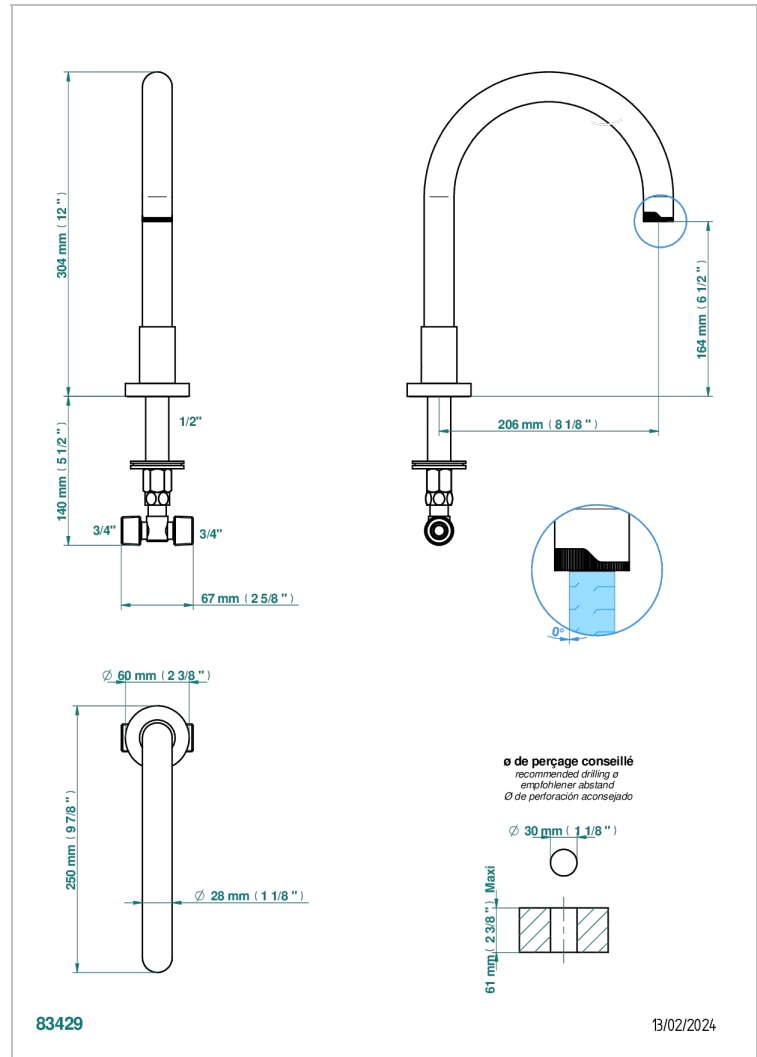

ZOOM.7

U4K-29SGH

Tub spout, high

CHARACTERISTIC

- Zoom.7
- Tub spout, high

AVAILABLE FINITIONS

Black ceram - D30
Blush PVD - H62
Brass color PVD - H49
Brown bronze color PVD - F33
Chrome polished - A02
Gold color PVD - H52