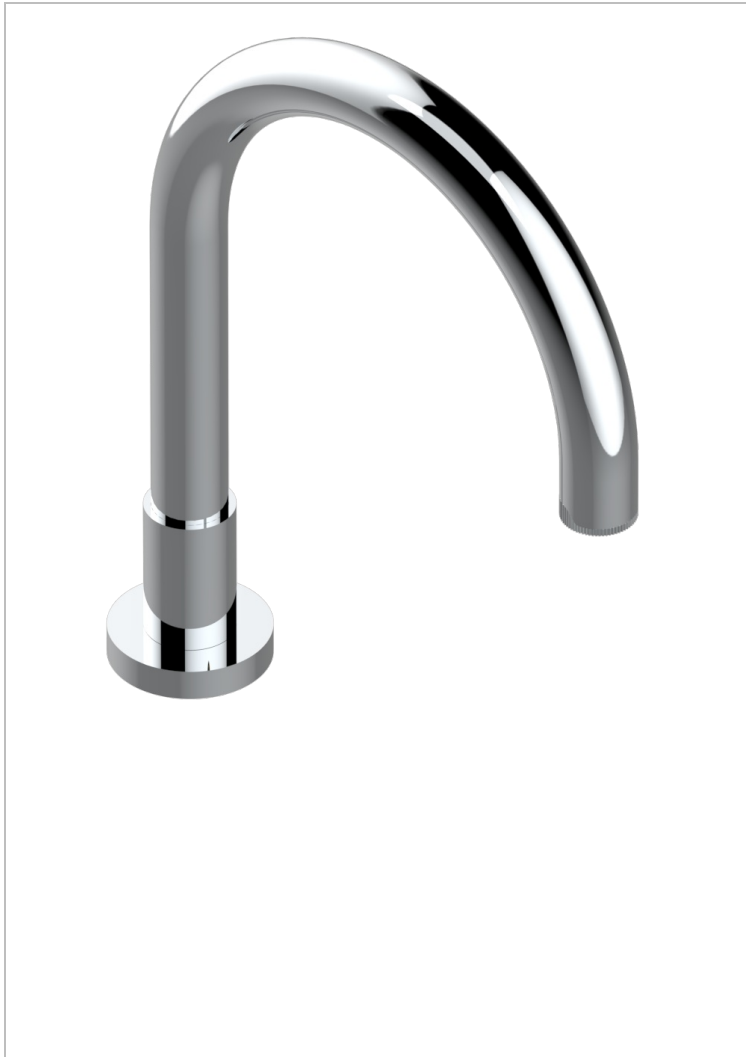

ZOOM.5

U4J-29SGH

Tub spout, high

THG[®]
PARIS

CHARACTERISTIC

- Zoom.5
- Tub spout, high

AVAILABLE FINITIONS

Black ceram - D30
Blush PVD - H62
Brass color PVD - H49
Brown bronze color PVD - F33
Chrome polished - A02
Gold color PVD - H52

Gold mat - F07
Gold polished - F01
Graphite PVD - H64
Light coated bronze - D01
Matt Umber PVD - H67
Matt blush PVD - H60

Matt brass color PVD - H50
Matt brown bronze color PVD - F34
Matt gold color PVD - H53
Matt graphite PVD - H65
Matt nickel (American satin) - C01
Matt nickel color PVD - H56

Nickel color PVD - H55
Nickel polished - B01
Soft gold - F30
Soft matt gold - F31
Umber PVD - H66