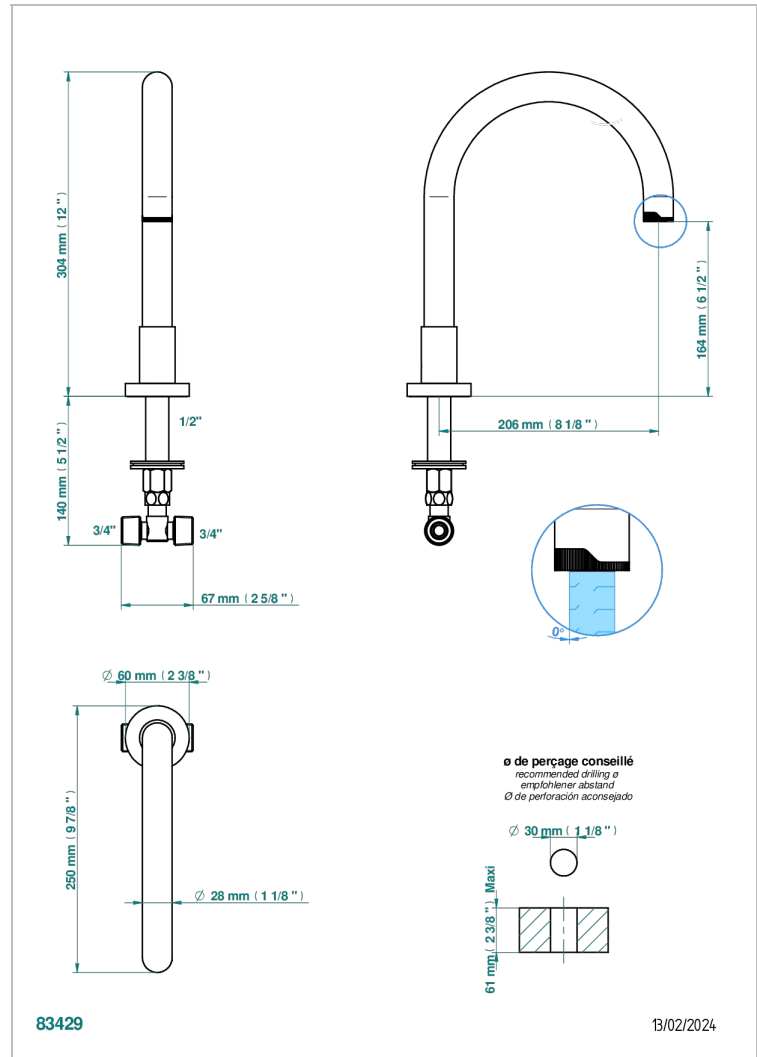

ZOOM.5

U4J-29SGH

Tub spout, high

THG[®]
PARIS

CHARACTERISTIC

- Zoom.5
- Tub spout, high

AVAILABLE FINITIONS

Black ceram - D30
Blush PVD - H62
Brass color PVD - H49
Brown bronze color PVD - F33
Chrome polished - A02
Gold color PVD - H52