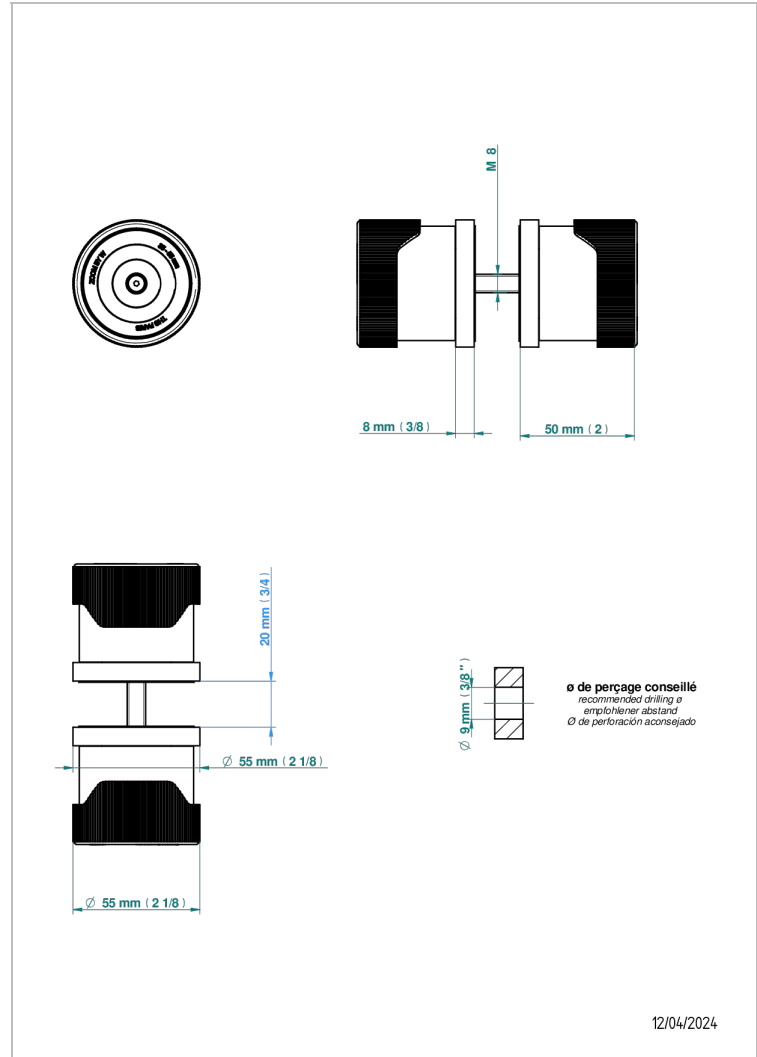

ZOOM.12

U4L-638V

Pair of large knobs

12/04/2024

CHARACTERISTIC

- Zoom.12
- Pair of large knobs

AVAILABLE FINITIONS

Black ceram - D30
Blush PVD - H62
Brass color PVD - H49
Brown bronze color PVD - F33
Chrome polished - A02
Gold color PVD - H52