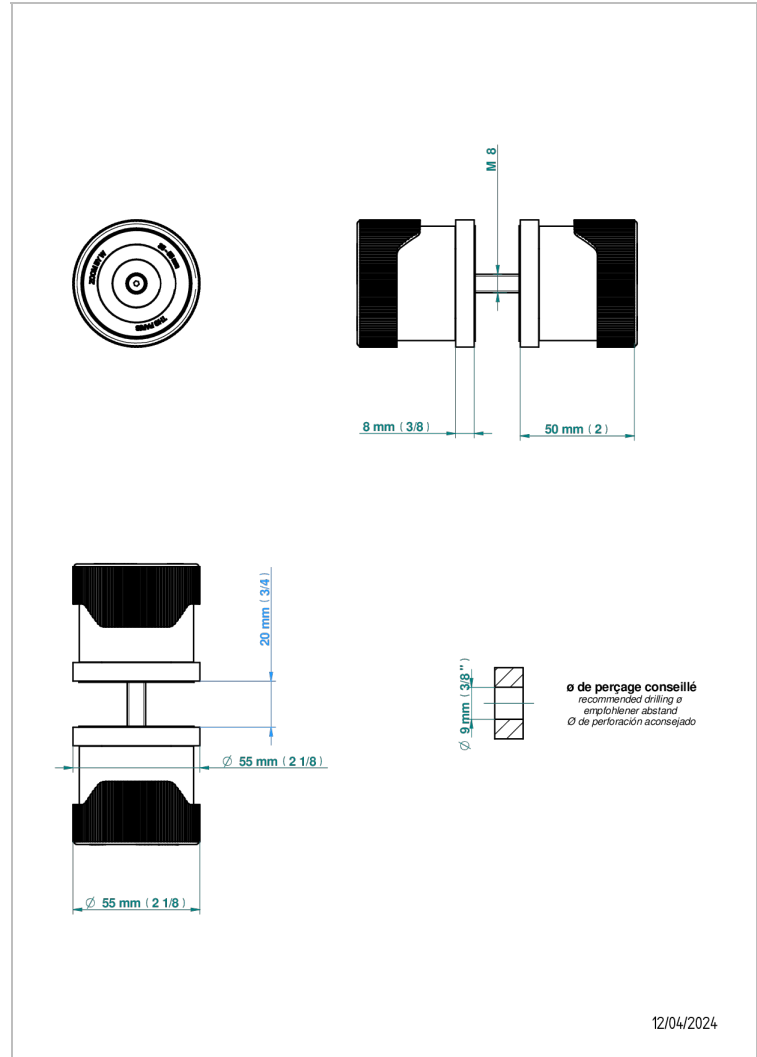

ZOOM.12

U4L-638V

Pair of large door knobs

12/04/2024

CHARACTERISTIC

- Zoom.12
- Pair of large door knobs

AVAILABLE FINITIONS

Black ceram - D30
Blush PVD - H62
Brass color PVD - H49
Brown bronze color PVD - F33
Gold color PVD - H52
Graphite PVD - H64