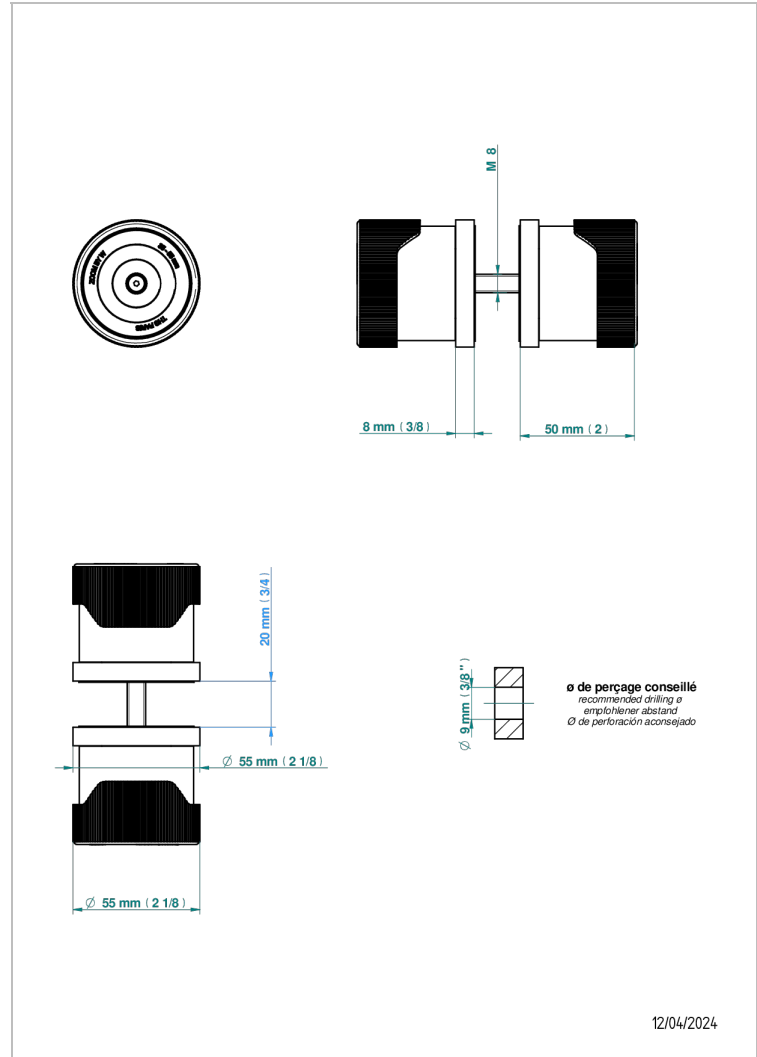

ZOOM.12

U4L-638V

Pair of large door knobs

CHARACTERISTIC

- Zoom.12
- Pair of large door knobs

AVAILABLE FINITIONS

Black ceram - D30
Blush PVD - H62
Brass color PVD - H49
Brown bronze color PVD - F33
Gold color PVD - H52
Graphite PVD - H64