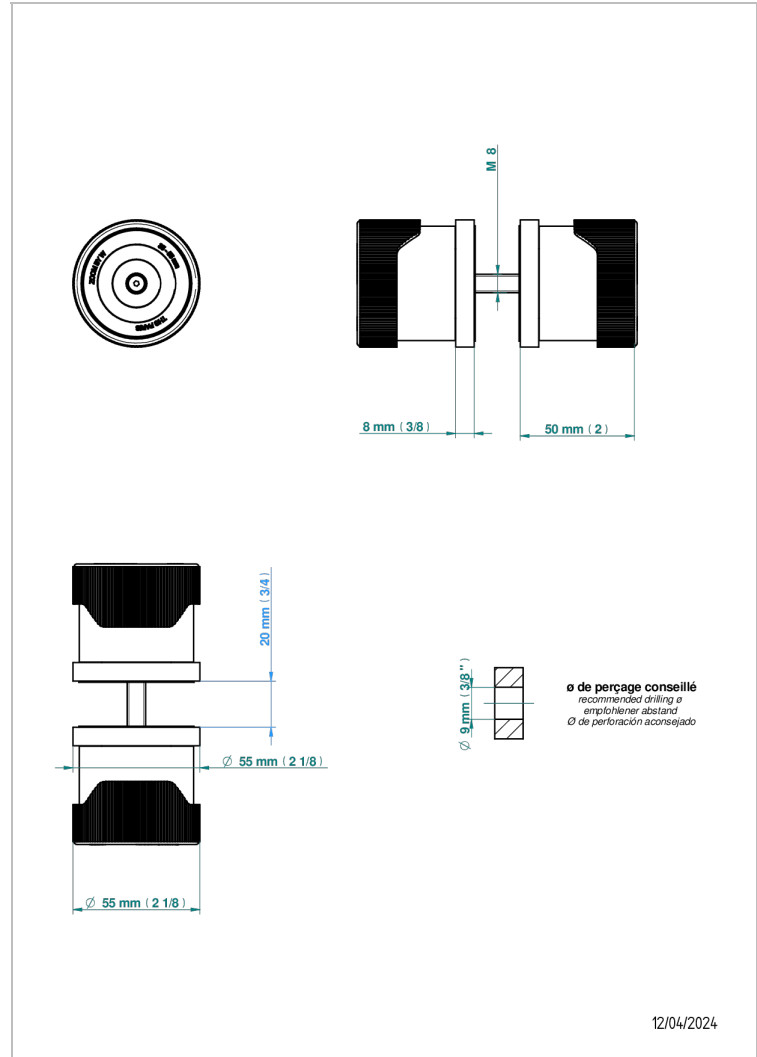

ZOOM.7

U4K-638V

Pair of large knobs

12/04/2024

CHARACTERISTIC

- Zoom.7
- Pair of large knobs

AVAILABLE FINITIONS

Black ceram - D30
Blush PVD - H62
Brass color PVD - H49
Brown bronze color PVD - F33
Chrome polished - A02
Gold color PVD - H52