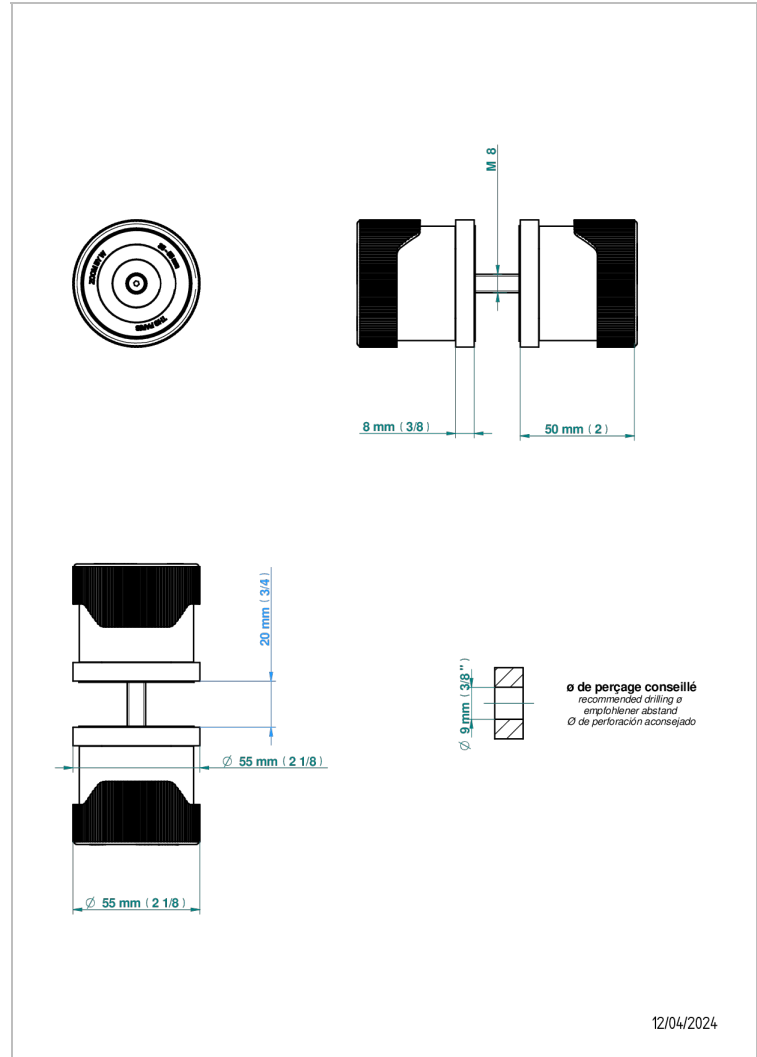

ZOOM.7

U4K-638V

Pair of large door knobs

12/04/2024

CHARACTERISTIC

- Zoom.7
- Pair of large door knobs

AVAILABLE FINITIONS

Black ceram - D30
Blush PVD - H62
Brass color PVD - H49
Brown bronze color PVD - F33
Gold color PVD - H52
Graphite PVD - H64