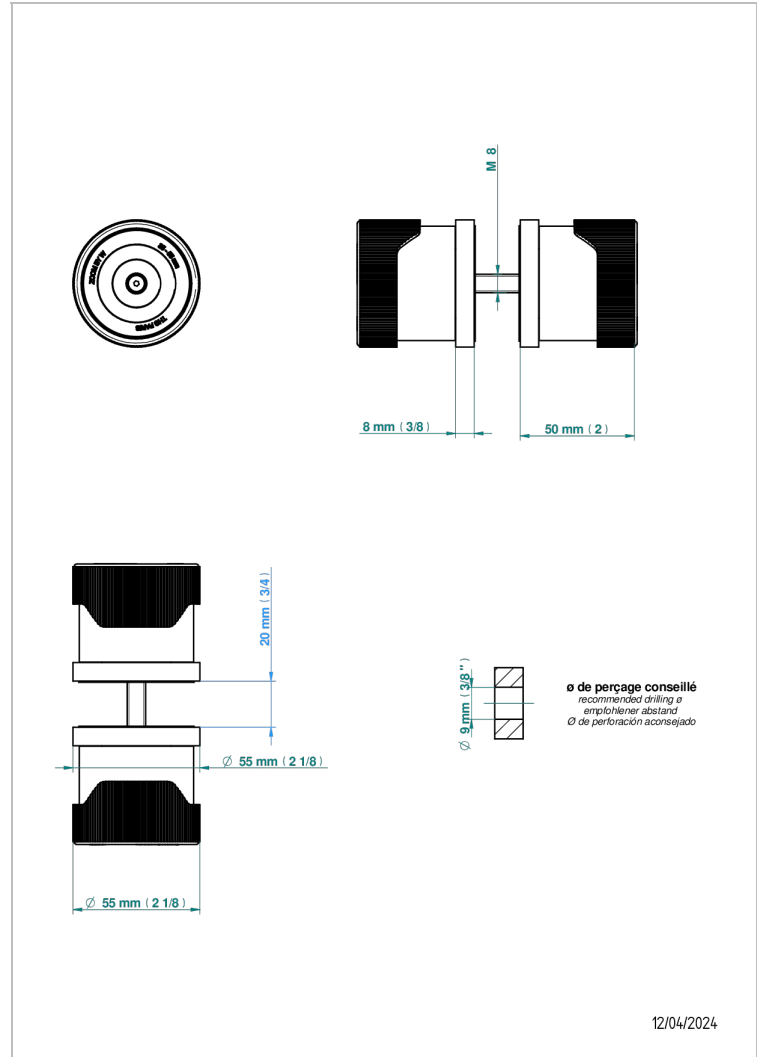

ZOOM.5

U4J-638V

Pair of large knobs

12/04/2024

CHARACTERISTIC

- Zoom.5
- Pair of large knobs

AVAILABLE FINITIONS

Black ceram - D30
Blush PVD - H62
Brass color PVD - H49
Brown bronze color PVD - F33
Chrome polished - A02
Gold color PVD - H52