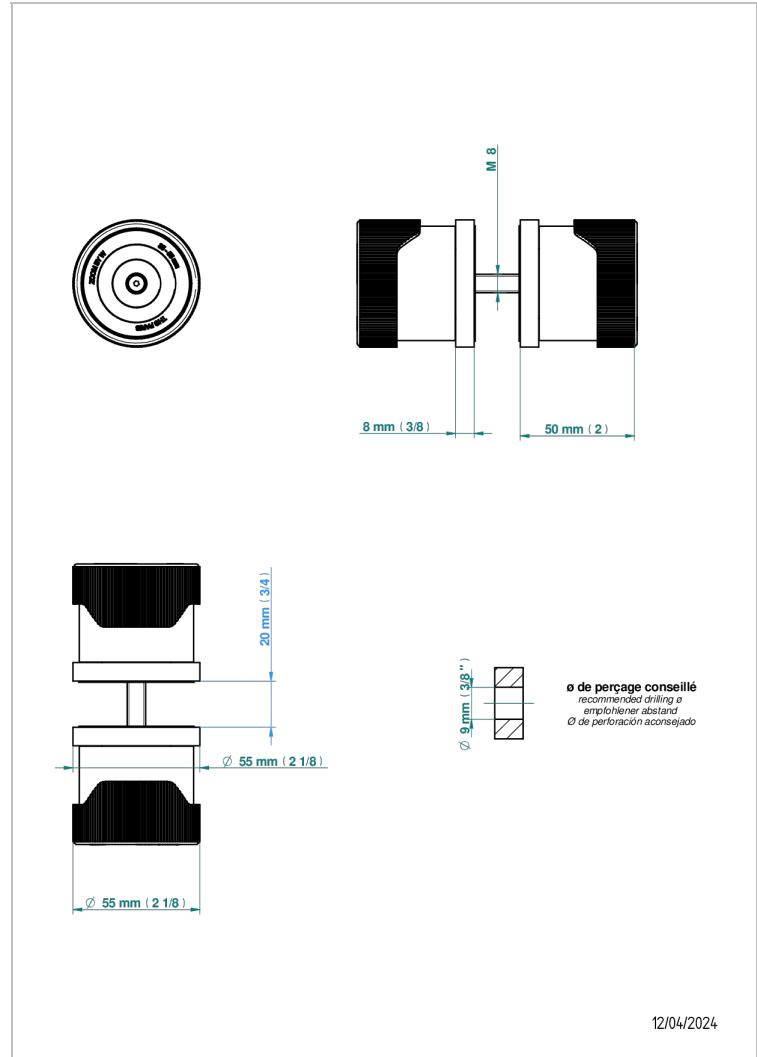

ZOOM.5

U4J-638V

Pair of large door knobs

12/04/2024

CHARACTERISTIC

- Zoom.5
- Pair of large door knobs

AVAILABLE FINITIONS

Black ceram - D30
Blush PVD - H62
Brass color PVD - H49
Brown bronze color PVD - F33
Gold color PVD - H52
Graphite PVD - H64