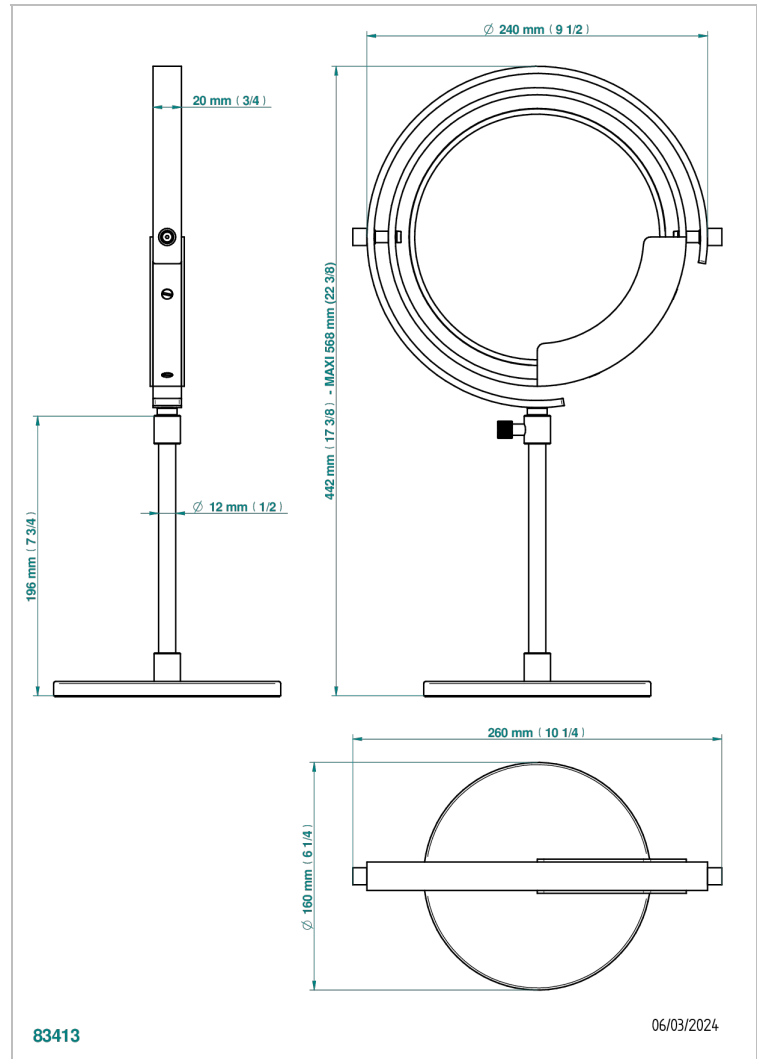

ZOOM.12

U4L-658

Free-standing mirror, reversible

THG[®]
PARIS

CHARACTERISTIC

- Zoom.12
- Free-standing mirror, reversible

AVAILABLE FINITIONS

Black ceram - D30
Blush PVD - H62
Brass color PVD - H49
Brown bronze color PVD - F33
Chrome polished - A02
Gold color PVD - H52