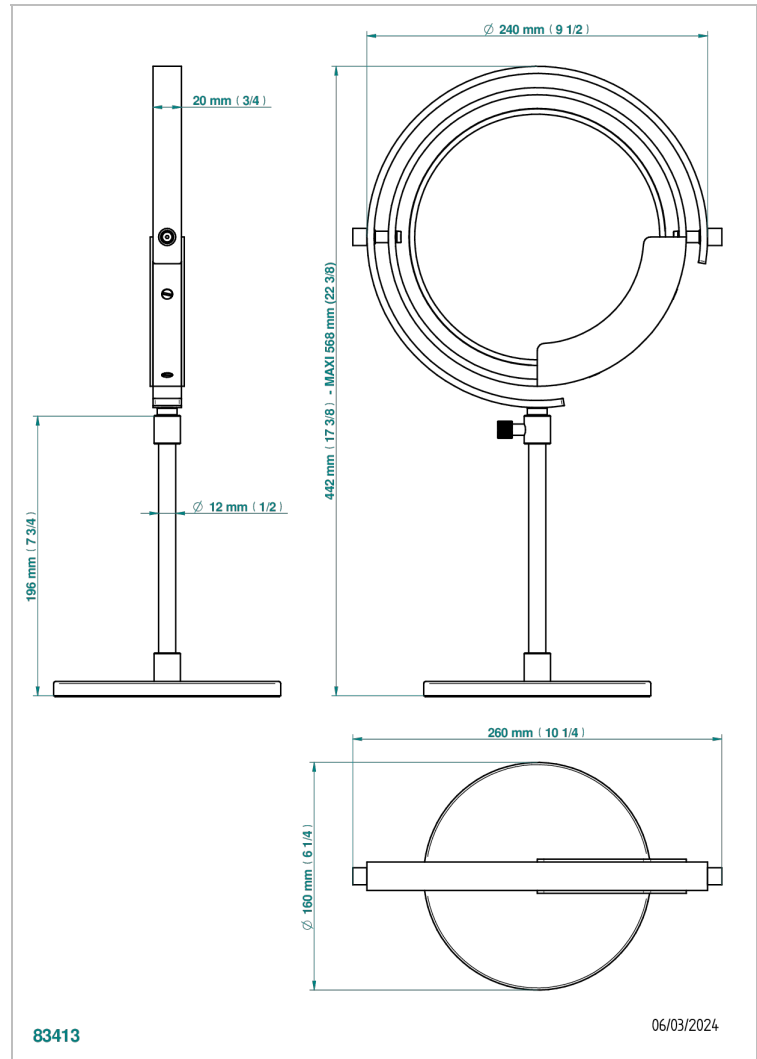

# ZOOM.12

U4L-658

Free-standing mirror, reversible

THG<sup>®</sup>  
PARIS

## CHARACTERISTIC

- Zoom.12
- Free-standing mirror, reversible