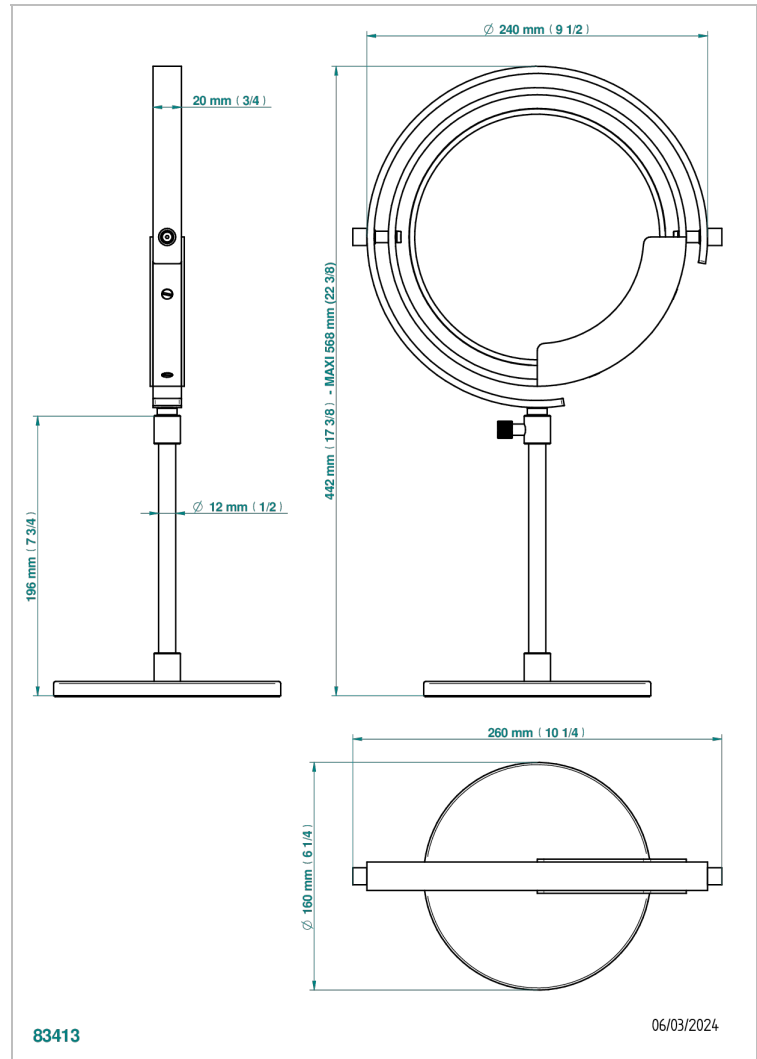

# ZOOM.12

U4L-658

Free-standing mirror, reversible

THG<sup>®</sup>  
PARIS

## CARACTERÍSTICAS

- Zoom.12
- Free-standing mirror, reversible