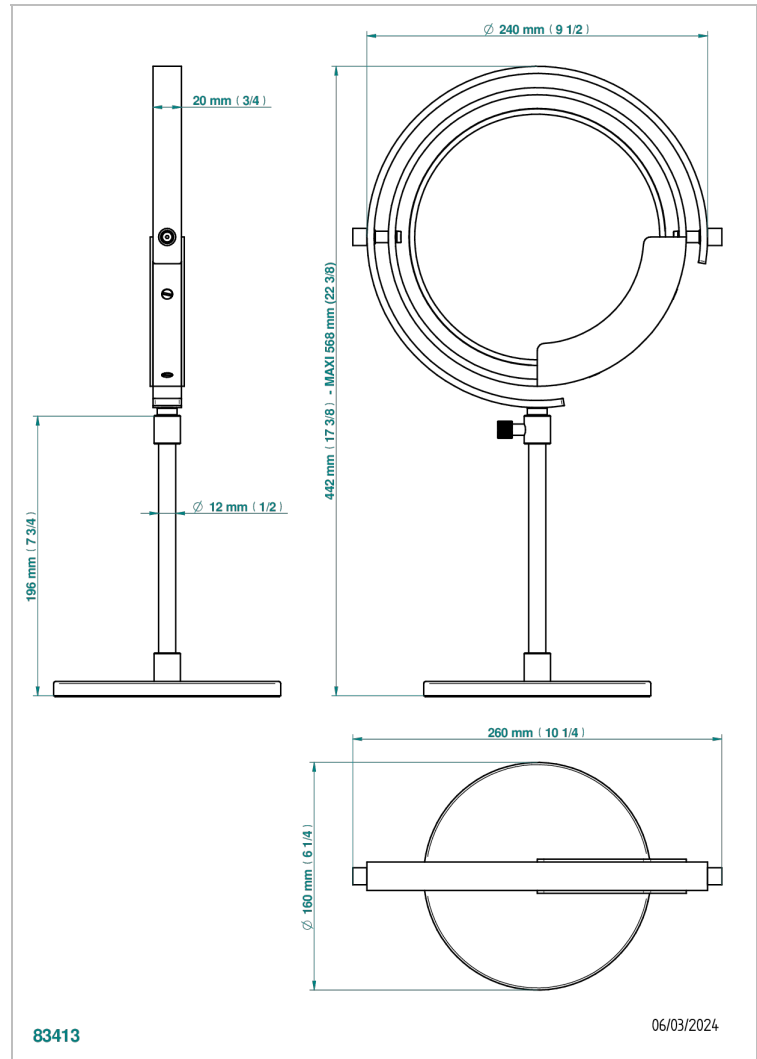

ZOOM.12

U4L-658

Free-standing mirror, reversible

THG[®]
PARIS

CHARACTERISTIC

- Zoom.12
- Free-standing mirror, reversible

AVAILABLE FINITIONS

Black ceram - D30
Blush PVD - H62
Brass color PVD - H49
Brown bronze color PVD - F33
Gold color PVD - H52
Graphite PVD - H64