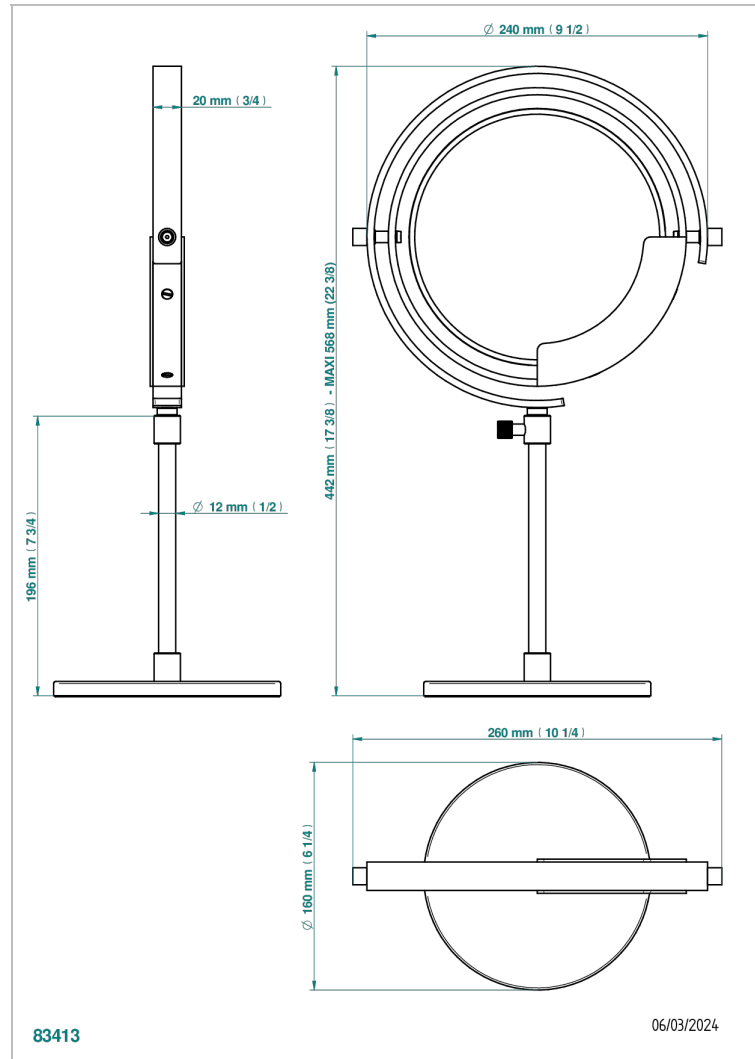

ZOOM.12

U4L-658

Free-standing mirror, reversible

THG[®]
PARIS

EIGENSCHAFTEN

- Zoom.12
- Free-standing mirror, reversible

VERFÜGBARE OBERFLÄCHEN

Blassgold - F30
Blassgold matt unlackiert - F31
Bronze hell - D01
Chrom - A02
Gold - F01
Gold matt - F07

Mattschwarz keramik - D30
Nickel matt - C01
Pvd blush - H62
Pvd blush matt - H60
Pvd bronze braun - F33
Pvd bronze braun matt - F34

Pvd gold - H52
Pvd gold matt - H53
Pvd graphite - H64
Pvd graphite matt - H65
Pvd messing - H49
Pvd messing matt - H50