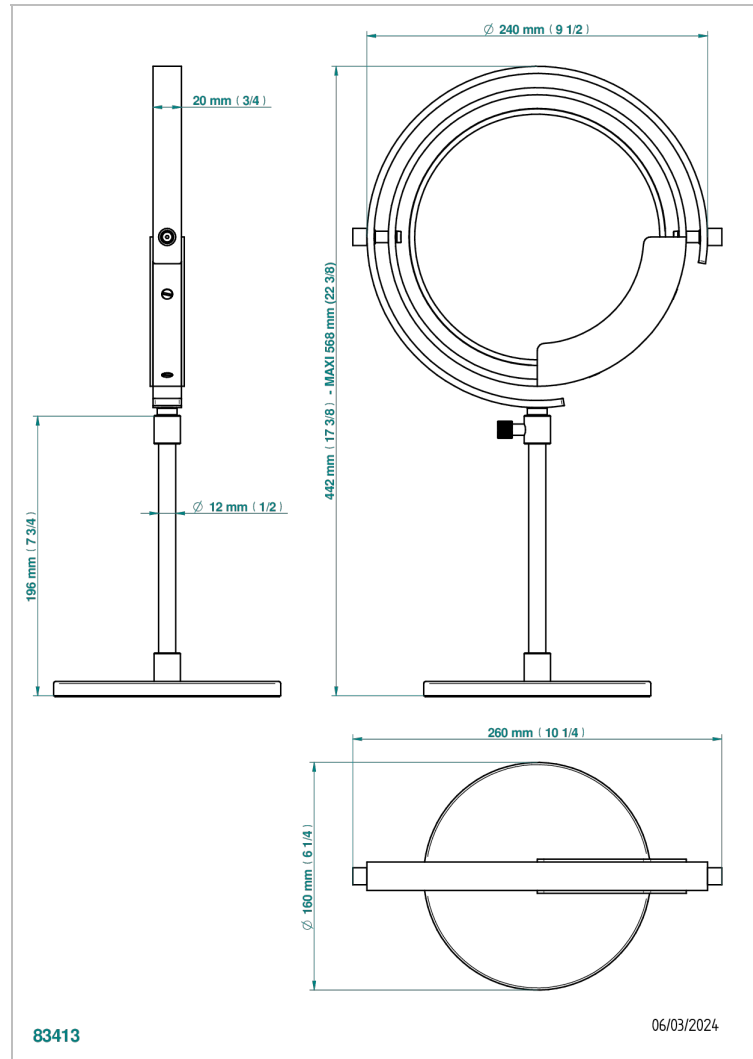

# ZOOM.7

U4K-658

Free-standing mirror, reversible

THG<sup>®</sup>  
PARIS

## CHARACTERISTIC

- Zoom.7
- Free-standing mirror, reversible