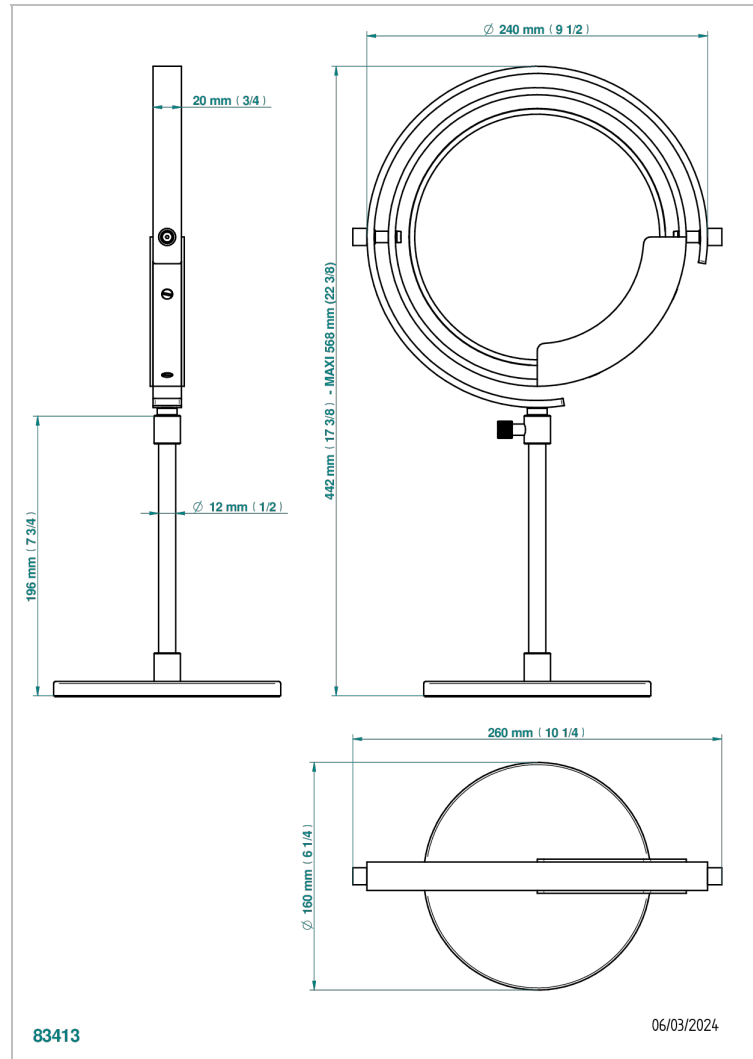

ZOOM.7

U4K-658

Free-standing mirror, reversible

CHARACTERISTIC

- Zoom.7
- Free-standing mirror, reversible

AVAILABLE FINITIONS

Black ceram - D30
Blush PVD - H62
Brass color PVD - H49
Brown bronze color PVD - F33
Gold color PVD - H52
Graphite PVD - H64