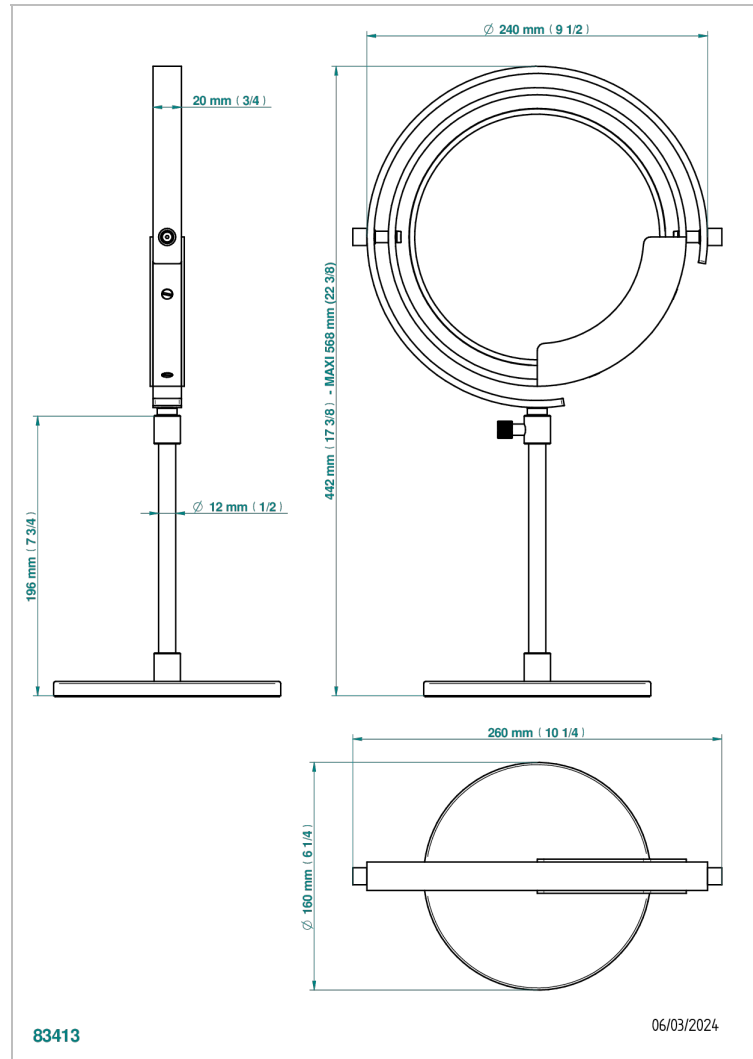

ZOOM.7

U4K-658

Free-standing mirror, reversible

THG[®]
PARIS

CHARACTERISTIC

- Zoom.7
- Free-standing mirror, reversible

AVAILABLE FINITIONS

Black ceram - D30
Blush PVD - H62
Brass color PVD - H49
Brown bronze color PVD - F33
Gold color PVD - H52
Graphite PVD - H64