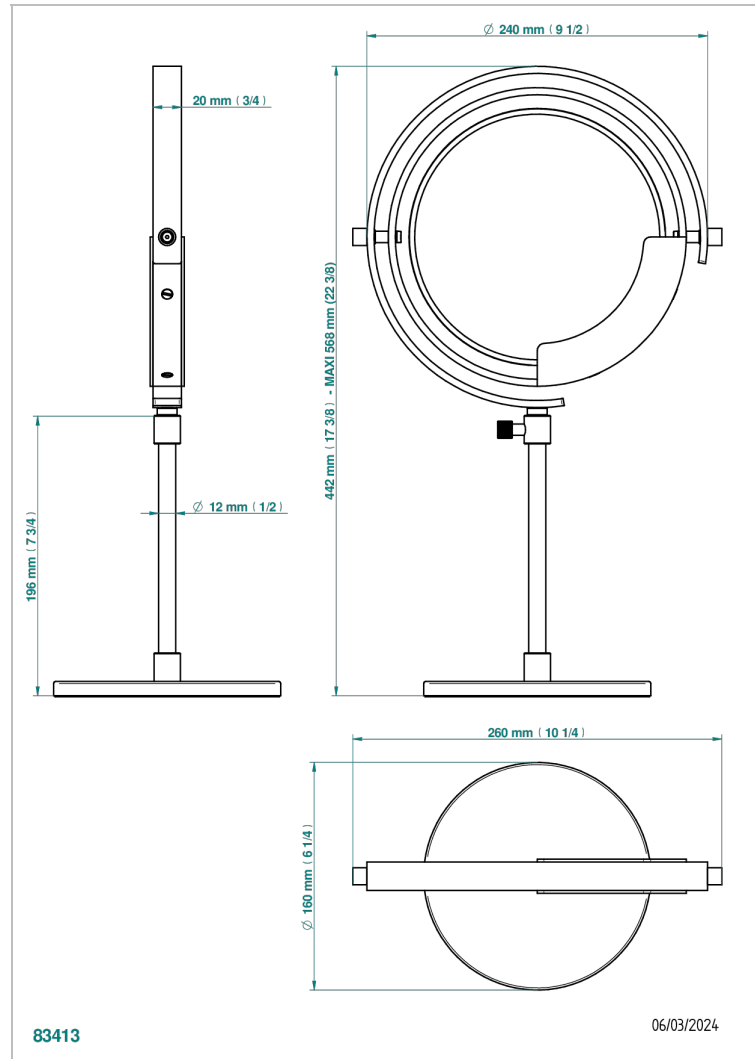

ZOOM.7

U4K-658

Free-standing mirror, reversible

THG[®]
PARIS

EIGENSCHAFTEN

- Zoom.7
- Free-standing mirror, reversible

VERFÜGBARE OBERFLÄCHEN

Blassgold - F30
Blassgold matt unlackiert - F31
Bronze hell - D01
Chrom - A02
Gold - F01
Gold matt - F07

Mattschwarz keramik - D30
Nickel matt - C01
Pvd blush - H62
Pvd blush matt - H60
Pvd bronze braun - F33
Pvd bronze braun matt - F34

Pvd gold - H52
Pvd gold matt - H53
Pvd graphite - H64
Pvd graphite matt - H65
Pvd messing - H49
Pvd messing matt - H50