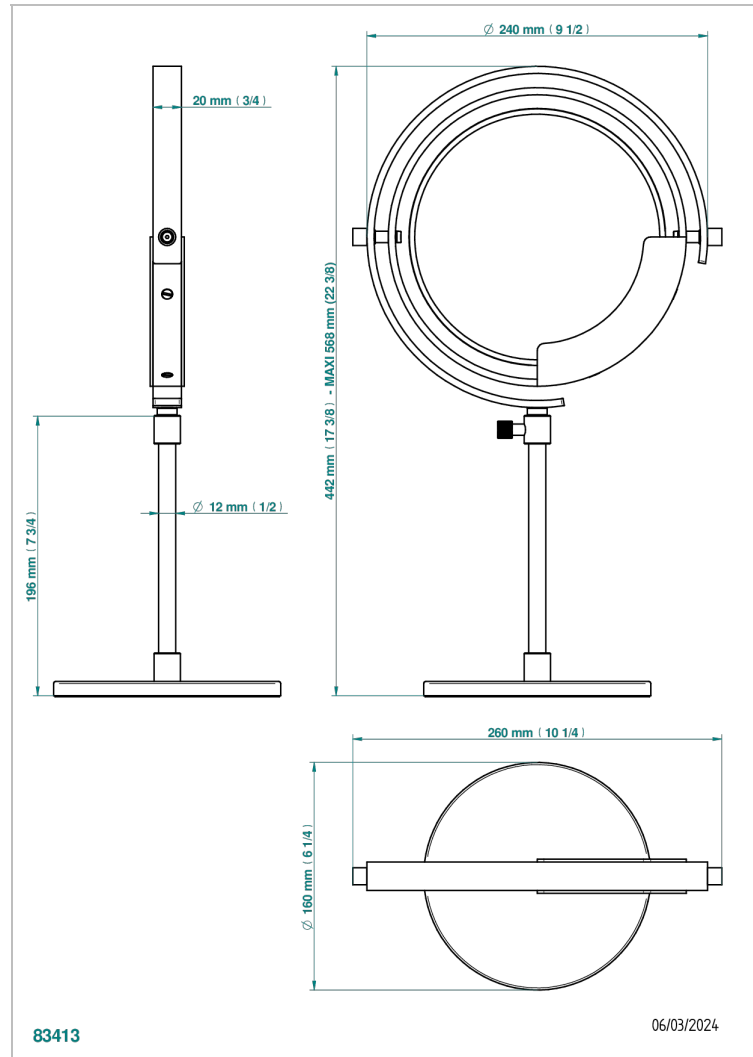

# ZOOM.7

U4K-658

Free-standing mirror, reversible

## CHARACTERISTIC

- Zoom.7
- Free-standing mirror, reversible