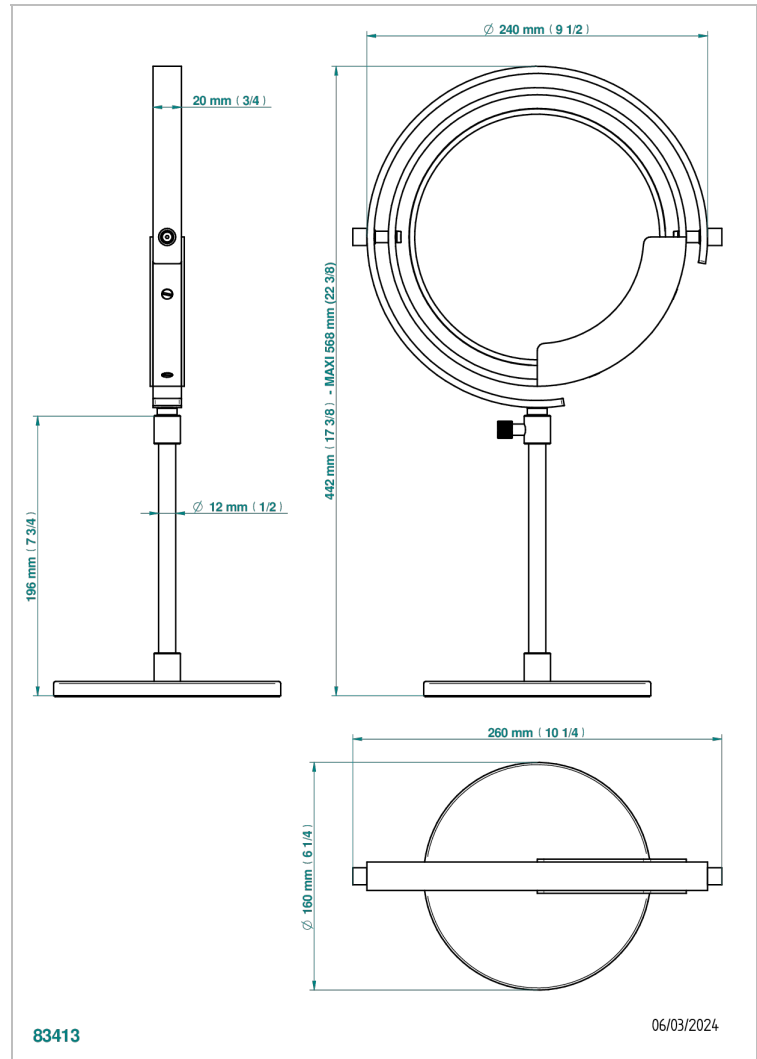

# ZOOM.7

U4K-658

Free-standing mirror, reversible

THG<sup>®</sup>  
PARIS

## EIGENSCHAFTEN

- Zoom.7
- Free-standing mirror, reversible