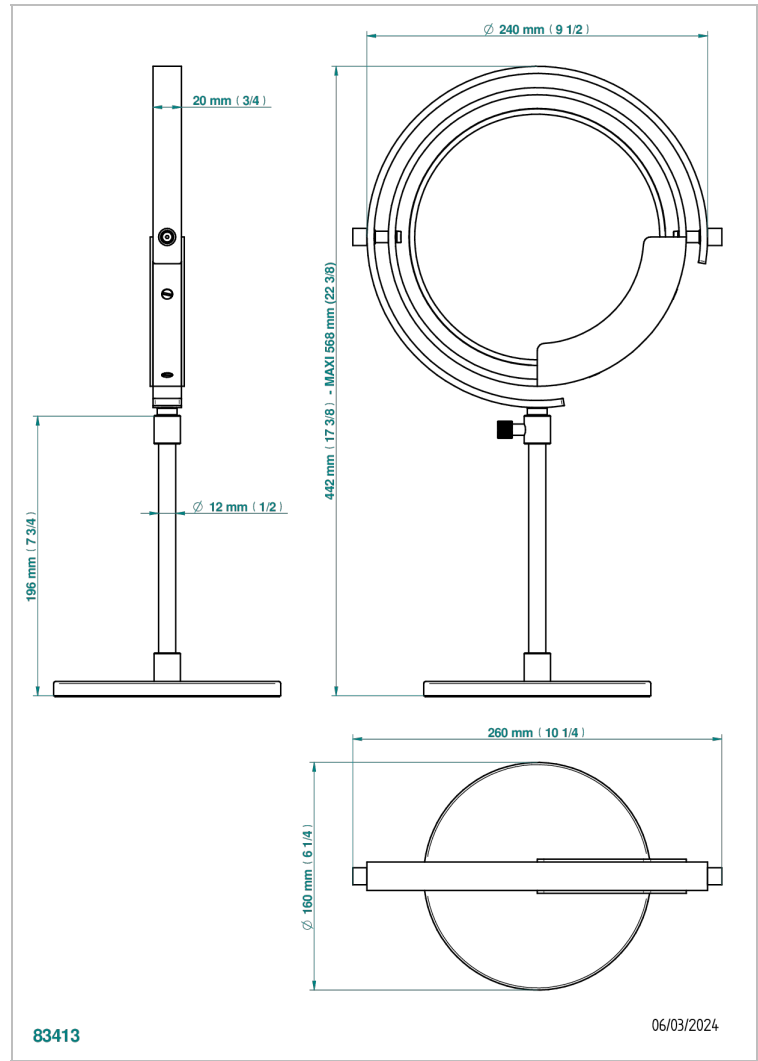

# ZOOM.5

U4J-658

Free-standing mirror, reversible

THG<sup>®</sup>  
PARIS

## CARACTERÍSTICAS

- Zoom.5
- Free-standing mirror, reversible