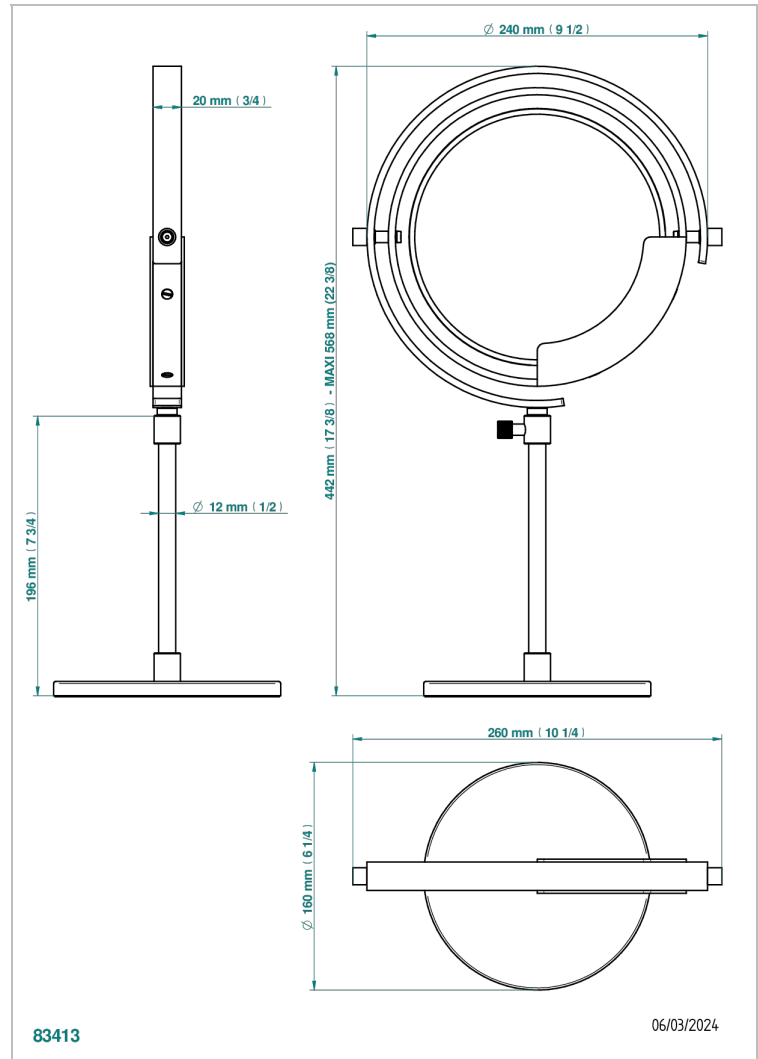

ZOOM.5

U4J-658

Free-standing mirror, reversible

THG[®]
PARIS

CHARACTERISTIC

- Zoom.5
- Free-standing mirror, reversible

AVAILABLE FINITIONS

Black ceram - D30
Blush PVD - H62
Brass color PVD - H49
Brown bronze color PVD - F33
Chrome polished - A02
Gold color PVD - H52

Nickel color PVD - H55
Nickel polished - B01
Soft gold - F30
Soft matt gold - F31
Umber PVD - H66