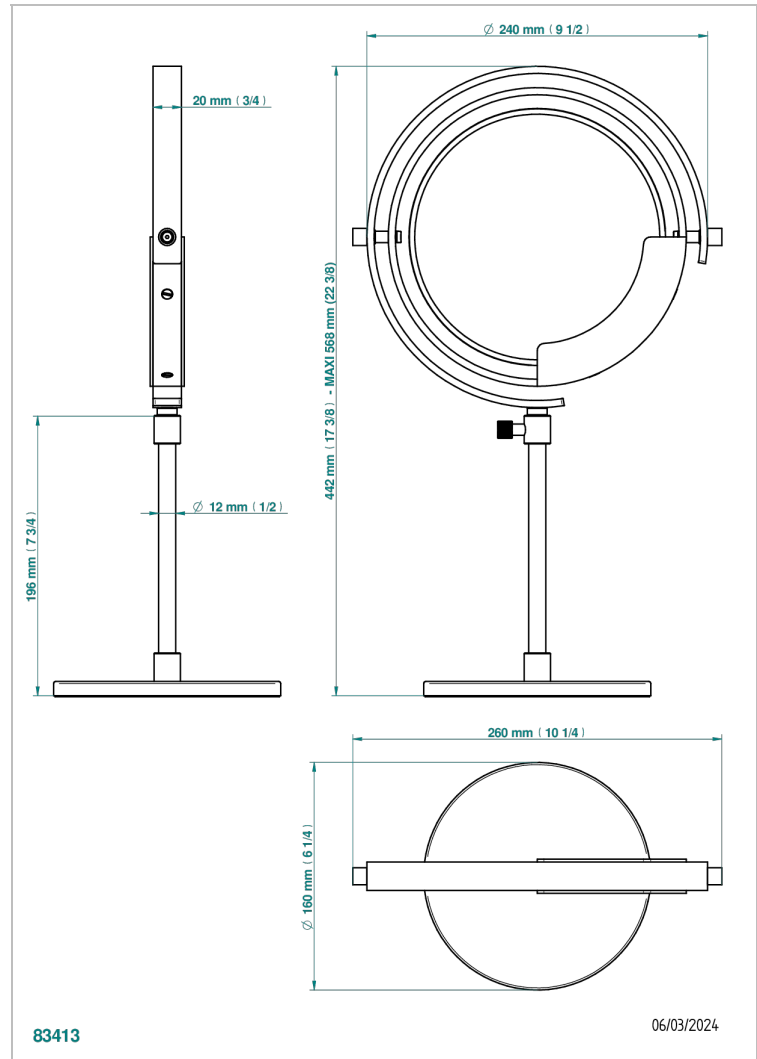

# ZOOM.5

U4J-658

Free-standing mirror, reversible

THG<sup>®</sup>  
PARIS

## CHARACTERISTIC

- Zoom.5
- Free-standing mirror, reversible