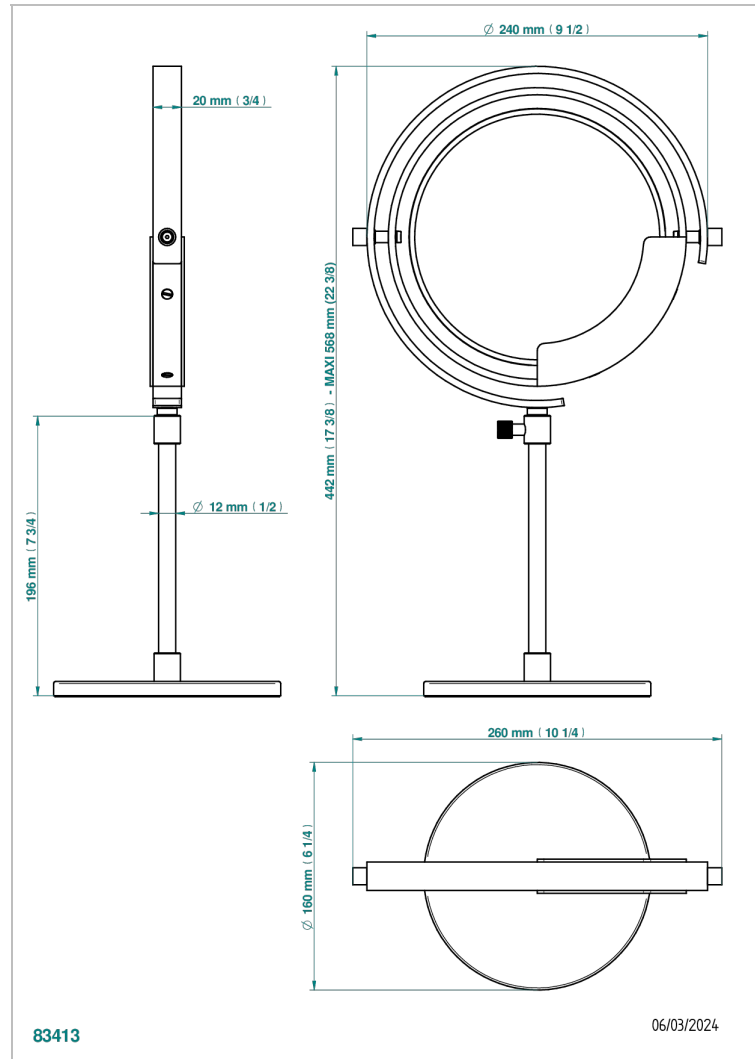

ZOOM.5

U4J-658

Free-standing mirror, reversible

THG[®]
PARIS

EIGENSCHAFTEN

- Zoom.5
- Free-standing mirror, reversible

VERFÜGBARE OBERFLÄCHEN

Blassgold - F30
Blassgold matt unlackiert - F31
Bronze hell - D01
Chrom - A02
Gold - F01
Gold matt - F07

Mattschwarz keramik - D30
Nickel matt - C01
Pvd blush - H62
Pvd blush matt - H60
Pvd bronze braun - F33
Pvd bronze braun matt - F34

Pvd gold - H52
Pvd gold matt - H53
Pvd graphite - H64
Pvd graphite matt - H65
Pvd messing - H49
Pvd messing matt - H50