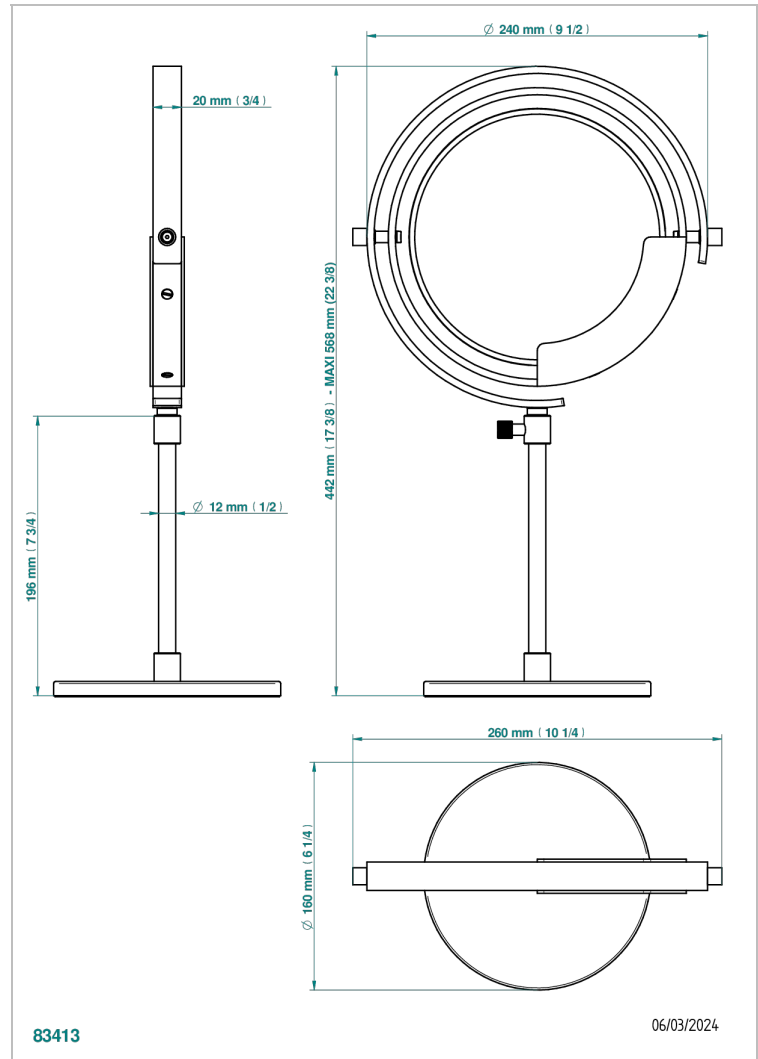

ZOOM.5

U4J-658

Free-standing mirror, reversible

THG[®]
PARIS

CHARACTERISTIC

- Zoom.5
- Free-standing mirror, reversible

AVAILABLE FINITIONS

Black ceram - D30
Blush PVD - H62
Brass color PVD - H49
Brown bronze color PVD - F33
Gold color PVD - H52
Graphite PVD - H64